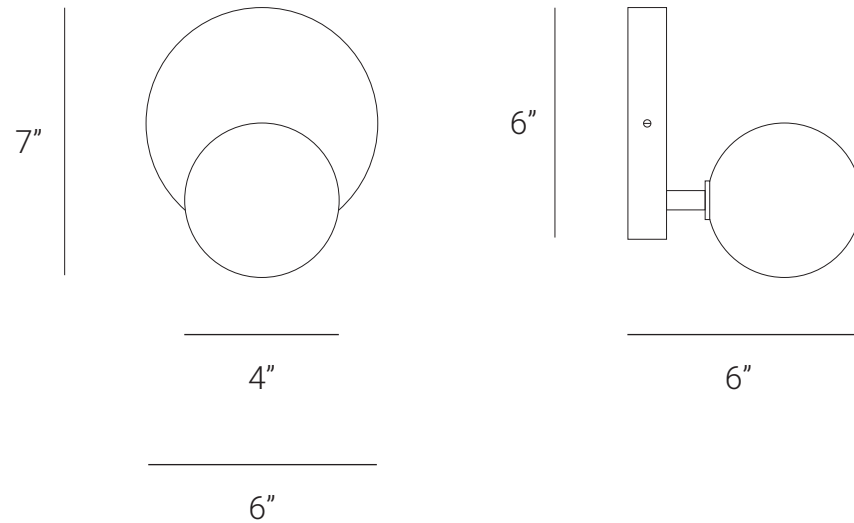

LAMP SHAPER

Stem (Wall Sconce Small)

The Stem series is inspired by nature. This series has a simple and powerful design impact. Stem pendants suspended on solid hexagonal and round brass stem. It has two, four and six arms. Stem pendant light is a simple yet effective way to brighten up your interiors and give it a luxurious upgrade. These pendants are available in two shades of frosted glass globe and brass dome.

HANDMADE IN INDIA

LAMP SHAPER

PRODUCT SPECIFICATION

Series: STEM

Product: STEM WALL SCONCE SMALL GLASS GLOBE

Design: 2023

Product Code: LSSWSSGG

Product Weight: 0.5KG

Dimension: H-7", W-6", D-6"

Bulb Illumination: SOCKET BASE-G9,
(3-6)W LED COLOR TEMPERATURE, (2700-3000)
KELVIN, VOLTAGE (220-240), CE APPROVED

DIMMABLE : NO

Material: BRASS & GLASS

Finishes: BRUSHED BRASS, RAW BRASS, AGED
BRASS & BURNT BRASS