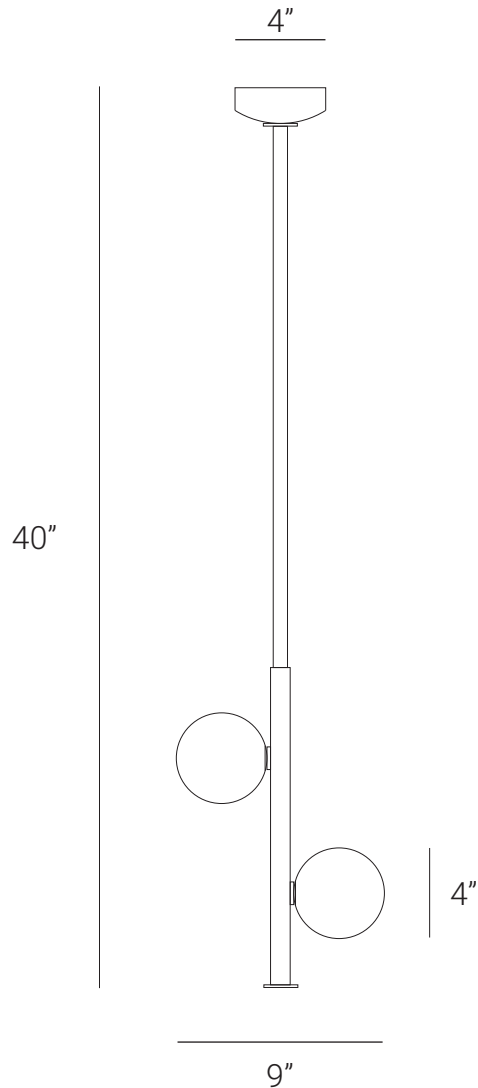

LAMP SHAPER

Stem (Pendant Glass Globe)

The Stem series is inspired by nature. This series has a simple and powerful design impact. Stem pendants suspended on solid hexagonal and round brass stem. It has two, four and six arms. Stem pendant light is a simple yet effective way to brighten up your interiors and give it a luxurious upgrade. These pendants are available in two shades of frosted glass globe and brass dome.

HANDMADE IN INDIA

WWW.LAMPSHAPER.COM

INFO@LAMPSHAPER.COM

LAMP SHAPER

PRODUCT SPECIFICATION

Series: STEM

Product: STEM PENDANT GLASS GLOBE

Design: 2023

Product Code: LSSPGG

Product Weight: 2KG

Dimension: H-40", W-9", D-9"

Bulb Illumination: SOCKET BASE-G9,
(3-6)W LED COLOR TEMPERATURE, (2700-3000)
KELVIN, VOLTAGE (220-240), CE APPROVED

DIMMABLE : NO

Material: BRASS & GLASS