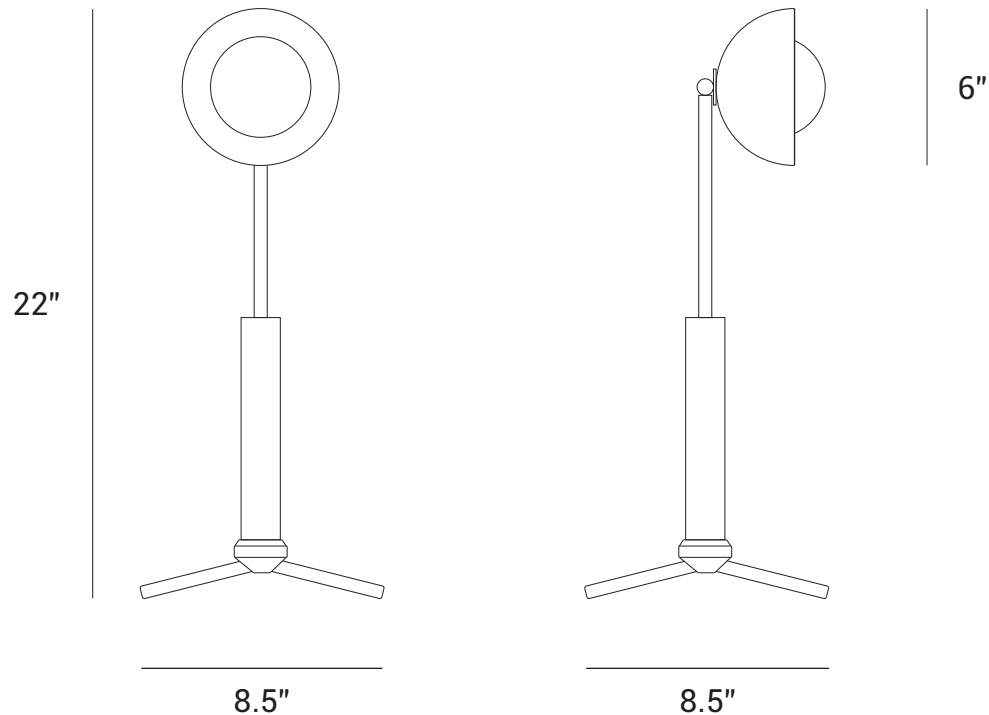

LAMP SHAPER

Stem (Desk Lamp)

The Stem series is inspired by nature. This series has a simple and powerful design impact. Stem pendants suspended on solid hexagonal and round brass stem. It has two, four and six arms. Stem pendant light is a simple yet effective way to brighten up your interiors and give it a luxurious upgrade. These pendants are available in two shades of frosted glass globe and brass dome.

HANDMADE IN INDIA

WWW.LAMPSHAPER.COM

INFO@LAMPSHAPER.COM

LAMP SHAPER

PRODUCT SPECIFICATION

Series: STEM

Product: STEM DESK LAMP

Design: 2024

Product Code: LSSDL

Product Weight: 2KG

Dimension: H-22", W-8.5", D-8.5"

Bulb Illumination: SOCKET BASE-G9,
(3)W LED COLOR TEMPERATURE, (2700-3000)
KELVIN, VOLTAGE (220-240), CE APPROVED

Dimmable: NO

Material: BRASS & GLASS