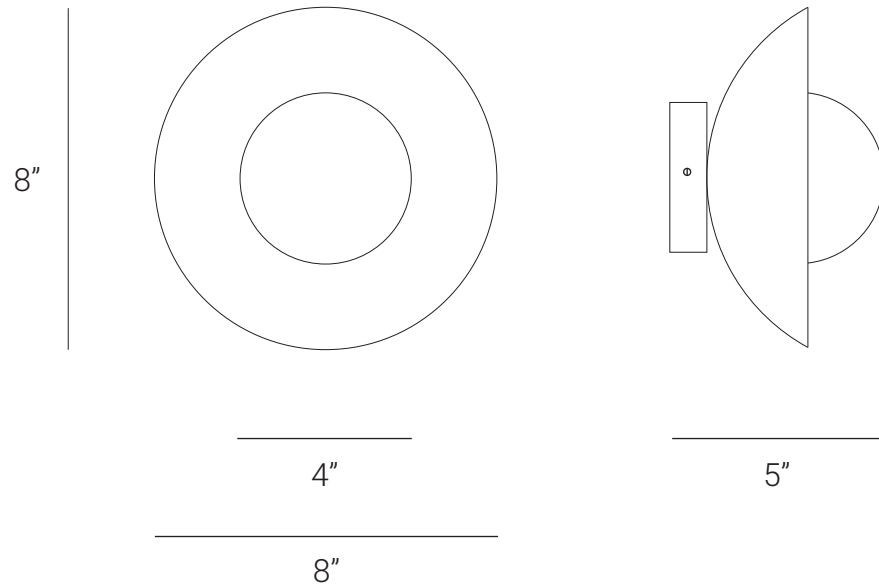

LAMP SHAPER

PRODUCT SPECIFICATION

Series: SEA

Product: SEA WALL SCONCE SMALL

Design: 2022

Product Code: LSSWSS

Product Weight: 0.5KG

Dimension: H-8", W-5", D-8"

Bulb Illumination: SOCKET BASE-G9,
(3-6)W LED COLOR TEMPERATURE, (2700-3000)
KELVIN, VOLTAGE (220-240), CE APPROVED

DIMMABLE : NO

Material: BRASS & GLASS

Finishes: BRUSHED BRASS, RAW BRASS, AGED
BRASS & BURNT BRASS

Lead Time Approx: 5-6 WEEKS

FINISHED & ASSEMBLED BY HAND

ALL PIECES MADE TO ORDER

CUSTOMIZATION AVAILABLE

50% DEPOSIT IT REQUIRED

DUE BALANCE PRIOR TO SHIPPING