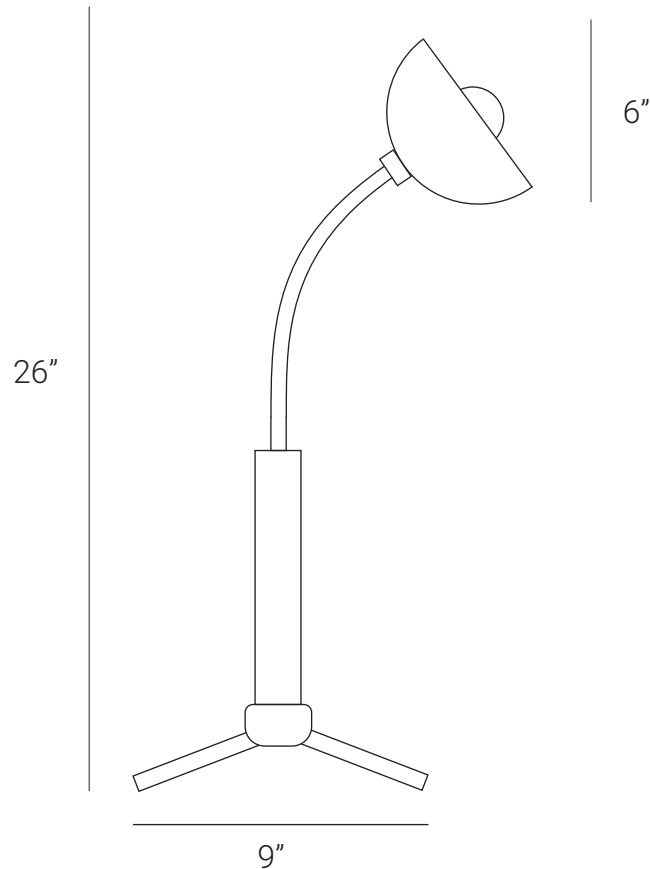

## RHYTHM (Desk Lamp)

Rhythm series is a very unique and playful experiment. Rhythm is suggested to movement or action and rhythm is usually achieved through repetition of lines, shapes, colors and more. We have used all things of this series and it creates a visual beautiful form that looks like sculpture and provides a path for the viewer's eye to follow. Rhythm is naturally of one, two, three and four linear arms that join into a vertical slender body and long arm can possibly rotate up to 360 degrees and other arms can rotate up to 350 degrees.

## PRODUCT SPECIFICATION

Series: RHYTHM

Product: DESK LMAP

Design: 2021

Product Code: LSRDLBD

Product Weight: 2KG

Dimension: H-26", W-11.5", D-11.5"

Led Bulb Illumination: SOCKET BASE-E27,