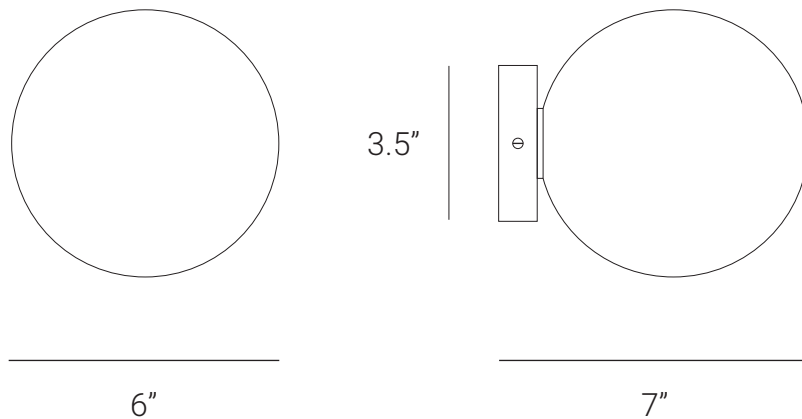

## PRODUCT SPECIFICATION

Series: MOTTLE

Product: MOTTLE WALL SCONCE MEDIUM

Design: 2023

Product Code: LSMWSM

Product Weight: 0.5KG

Dimension: H-6", W-7", D-6"

Bulb Illumination: SOCKET BASE-G9,  
(3-6)W LED COLOR TEMPERATURE, (2700-3000)  
KELVIN, VOLTAGE (220-240), CE APPROVED