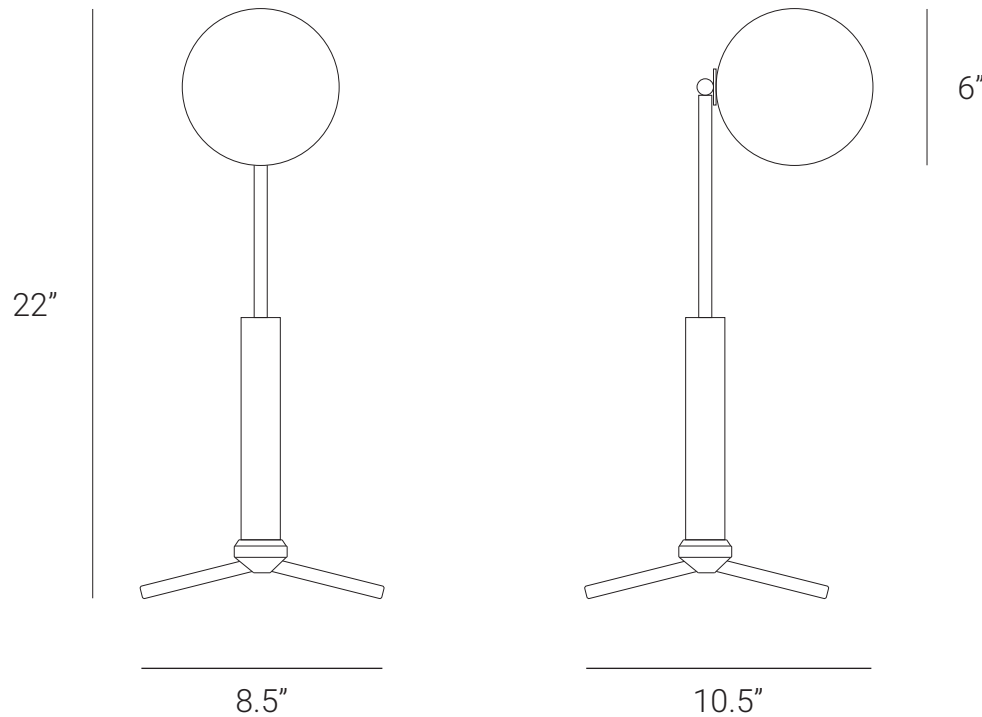

LAMP SHAPER

Mottle (Desk Lamp)

The Mottle is a stylish wall and ceiling mount which emits a beautiful diffused light. The Mottle series is a timeless and simple contemporary design. With a focus on simplicity and details or quality in the use of materials brass and glass and comes in three size options to suit your space.

HANDMADE IN INDIA

WWW.LAMPSHAPER.COM

INFO@LAMPSHAPER.COM

LAMP SHAPER

PRODUCT SPECIFICATION

Series: MOTTLE

Product: MOTTLE DESK LAMP

Design: 2024

Product Code: LSMDL

Product Weight: 1.5KG

Dimension: H-22", W-10.5", D-8.5"

Bulb Illumination: SOCKET BASE-G9,
(5)W LED COLOR TEMPERATURE, (2700-3000)
KELVIN, VOLTAGE (220-240), CE APPROVED

Dimmable: NO

Material: BRASS & GLASS