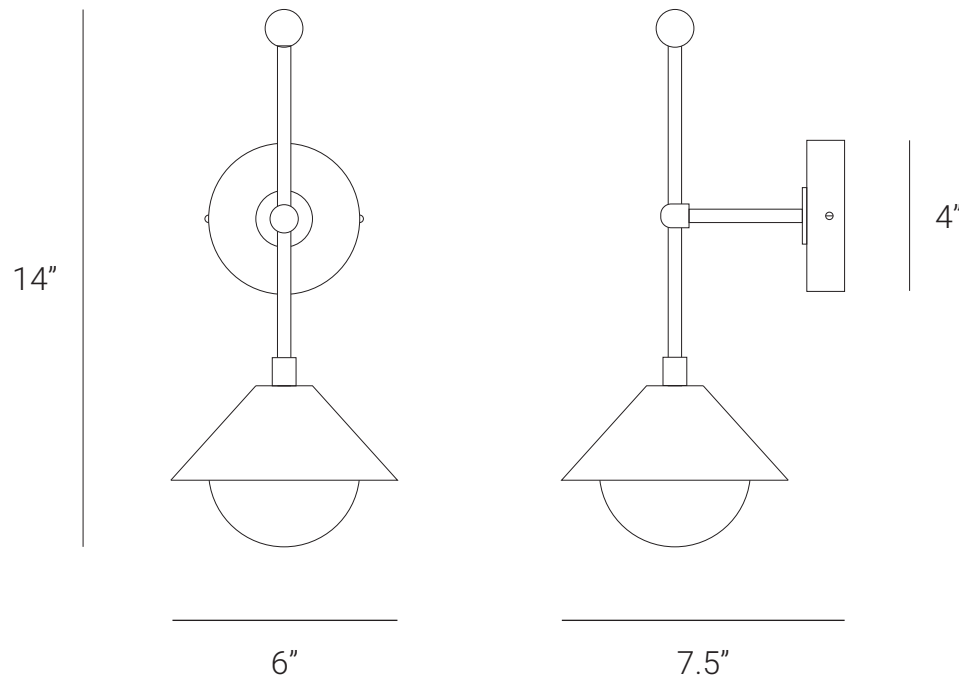

LAMP SHAPER

MOD (Wall SconceTwo)

The Mod series is a new range of contemporary lighting fixtures by Lamp Shaper. The Mod series is inspired by geometric forms that, we have made in a simple way and its sleek elegance design includes long arms that are spread over a long area. The Mod series is perfect for enhancing a space and offering a warm and distinct feeling to an area. Mod series comprises pendants, chandeliers, and wall sconce light.

HANDMADE IN INDIA

WWW.LAMPSHAPER.COM

INFO@LAMPSHAPER.COM

LAMP SHAPER

PRODUCT SPECIFICATION

Series: MOD

Product: MOD WALL SCONCE TWO

Design: 2023

Product Code: LSMWST

Product Weight: 0.5KG

Dimension: H-14", W-7.5", D-6"

Bulb Illumination: SOCKET BASE-G9,
(3)W LED, COLOR TEMPERATURE, (3000)
KELVIN, VOLTAGE (220-240), CE APPROVED

DIMMABLE : NO

Material: BRASS & GLASS