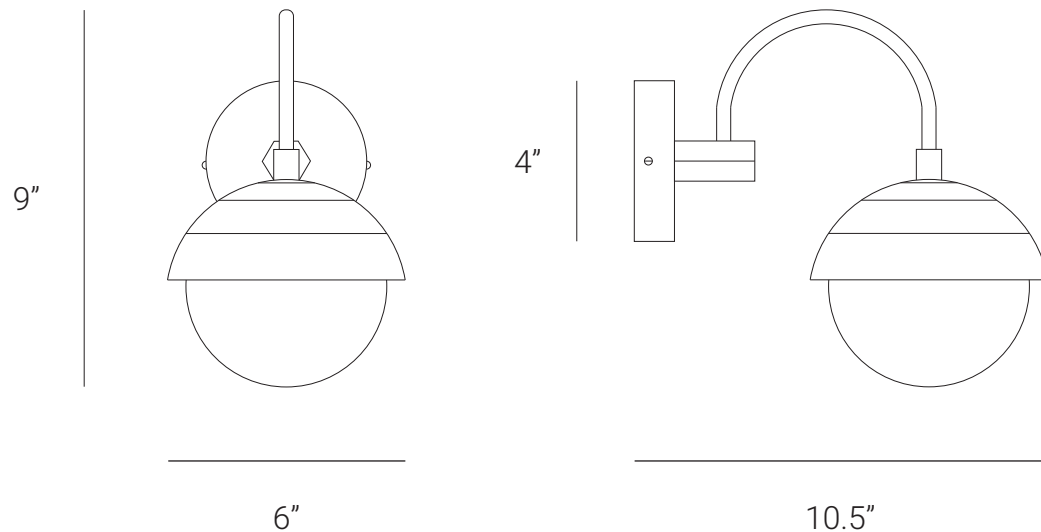

LAMP SHAPER

PRODUCT SPECIFICATION

Series: MOD

Product: MOD WALL SCONCE ONE

Design: 2023

Product Code: LSMWSO

Product Weight: 1KG

Dimension: H-9", W-10.5", D-6"

Bulb Illumination: SOCKET BASE-G9,
(3)W LED, COLOR TEMPERATURE, (2700-3000)
KELVIN, VOLTAGE (220-240), CE APPROVED

Dimmable: NO

Material: BRASS & GLASS

Finishes: BRUSHED BRASS, RAW BRASS, AGED
BRASS, BURNT BRASS

Lead Time Approx: 5-6 WEEKS

FINISHED & ASSEMBLED BY HAND

ALL PIECES MADE TO ORDER

CUSTOMIZATION AVAILABLE

50% DEPOSIT IT REQUIRED

DUE BALANCE PRIOR TO SHIPPING