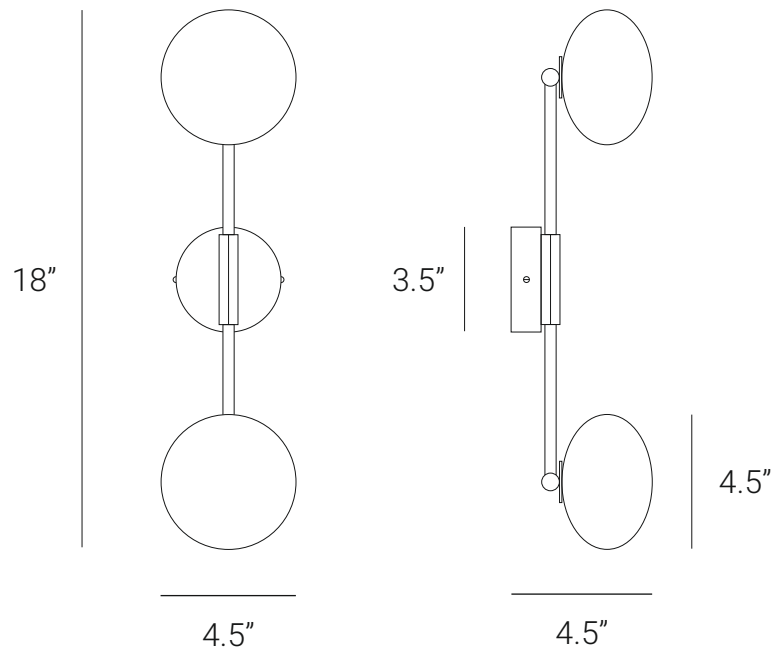

LAMP SHAPER

Link (Wall Sconce Plus)

The Link series is a simple and aesthetic design by Lamp Shaper. We have been inspired by modern and vintage lighting fixtures. The Link Wall Sconce is available as a single or twin-arm version. This is made of brass and glass.

HANDMADE IN INDIA

WWW.LAMPSHAPER.COM

INFO@LAMPSHAPER.COM

LAMP SHAPER

PRODUCT SPECIFICATION

Series: LINK

Product: LINK WALL SCONCE PLUS

Design: 2024

Product Code: LSLWSP

Product Weight: 0.5 KG

Dimension: H-18", W-4.5", D-4.5"

Bulb Illumination: SOCKET BASE-G4,
(3)W LED COLOR TEMPERATURE, (2700-3000)
KELVIN, VOLTAGE (220-240), CE APPROVED

Dimmable: NO

Material: BRASS & GLASS