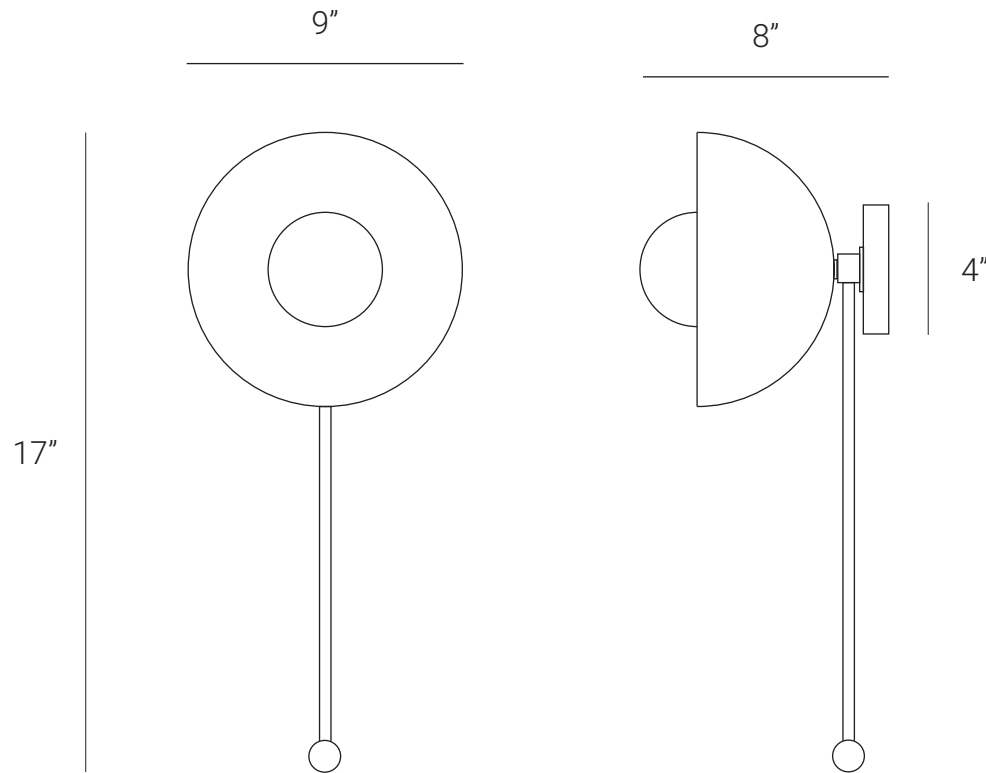

LAMP SHAPER

DROP (Wall Sconce)

The Drop series is a new range of contemporary lighting by Lamp Shaper. The Drop series is inspired by water drops. This series has a timelessness and simple design, it's perfect for enhancing a space and offering a warm and distinct feeling to an area. Drop series comprises pendants, chandeliers, wall sconce, table lamp and floor lamp.

HANDMADE IN INDIA

WWW.LAMPSHAPER.COM

INFO@LAMPSHAPER.COM

LAMP SHAPER

PRODUCT SPECIFICATION

Series: DROP

Product: WALL SCONCE

Design: 2022

Product Code: LSDWS

Product Weight: 1KG

Dimension: H-17", W-8", D-9"

Bulb Illumination: SOCKET BASE-E27,
(5)W LED, COLOR TEMPERATURE, (3000)
KELVIN, VOLTAGE (220-240), CE APPROVED

DIMMABLE : NO

Material: BRASS