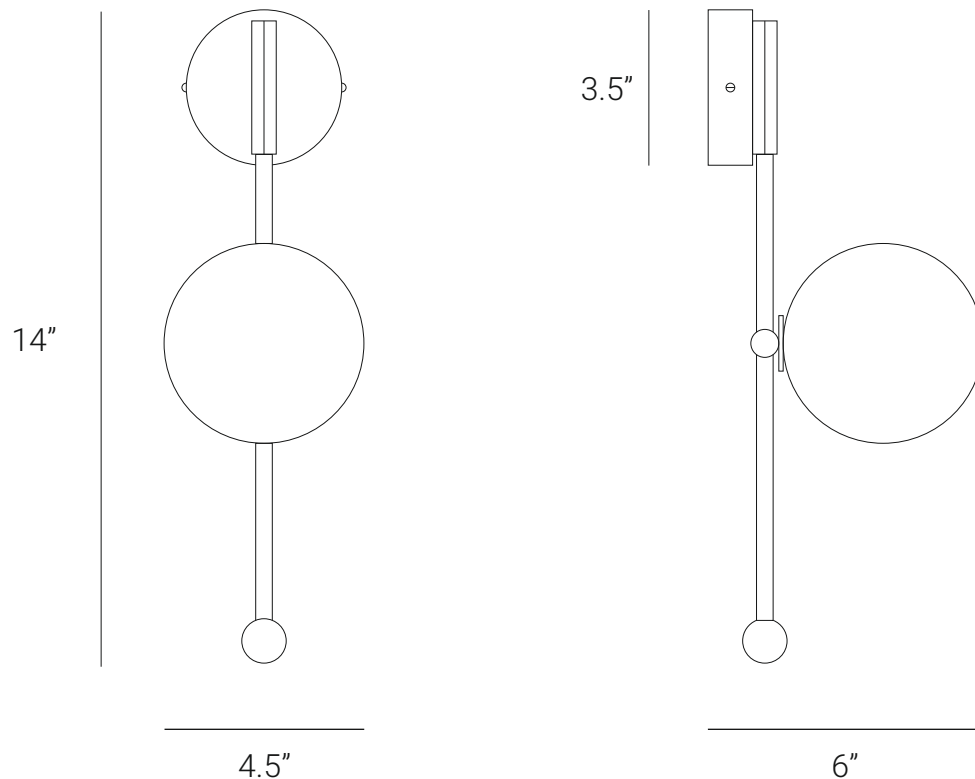

LAMP SHAPER

DROP (Wall Sconce Small Two Glass Globe)

The Drop series is a new range of contemporary lighting by Lamp Shaper. The Drop series is inspired by water drops. This series has a timelessness and simple design, it's perfect for enhancing a space and offering a warm and distinct feeling to an area. Drop series comprises pendants, chandeliers, wall sconce, table lamp and floor lamp.

HANDMADE IN INDIA

WWW.LAMPSHAPER.COM

INFO@LAMPSHAPER.COM

LAMP SHAPER

PRODUCT SPECIFICATION

Series: DROP

Product: WALL SCONCE SMALL TWO GLASS GLOBE

Design: 2024

Product Code: LSDWSSTGG

Product Weight: 0.5KG

Dimension: H-14", W-6", D-4.5"

Bulb Illumination: SOCKET BASE-G9,
(3)W LED COLOR TEMPERATURE, (2700 -3000)
KELVIN, VOLTAGE (220-240), CE APPROVED

Dimmable: NO