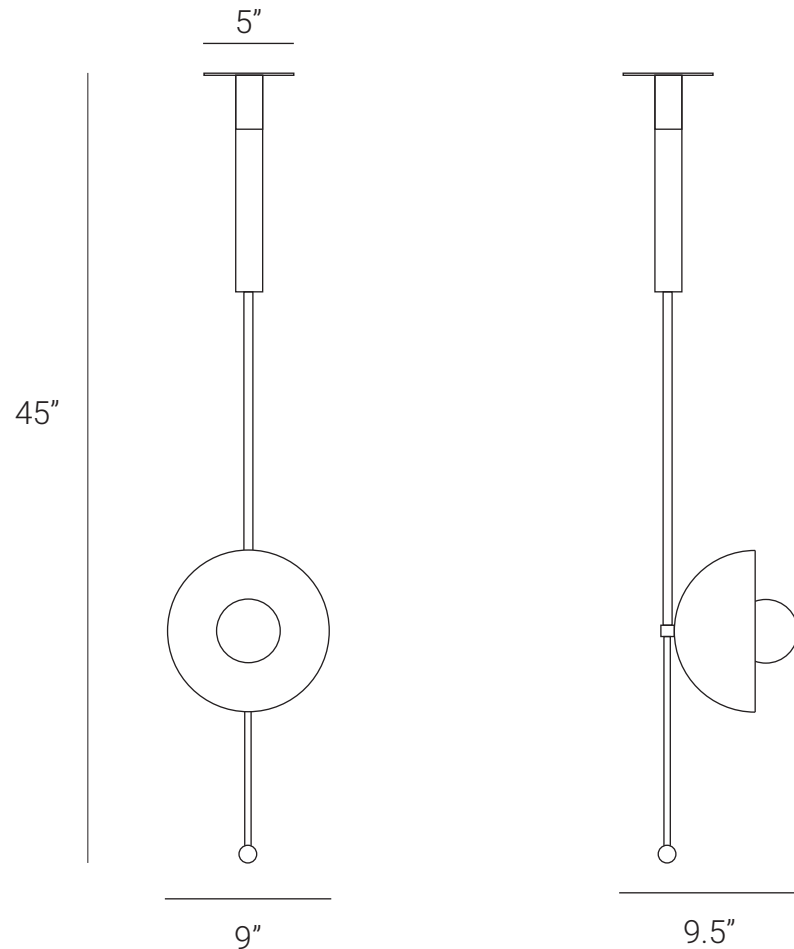

LAMP SHAPER

DROP (Pendant One)

The Drop series is a new range of contemporary lighting by Lamp Shaper. The Drop series is inspired by water drops. This series has a timelessness and simple design, it's perfect for enhancing a space and offering a warm and distinct feeling to an area. Drop series comprises pendants, chandeliers, wall sconce, table lamp and floor lamp.

HANDMADE IN INDIA

WWW.LAMPSHAPER.COM

INFO@LAMPSHAPER.COM

LAMP SHAPER

PRODUCT SPECIFICATION

Series: DROP

Product: PENDANT ONE

Design: 2022

Product Code: LSDP1

Product Weight: 3KG

Dimension: H-45", W-9.5", D-9"

Bulb Illumination: SOCKET BASE-E27,
(5)W LED, COLOR TEMPERATURE, (3000)
KELVIN, VOLTAGE (220-240), CE APPROVED

DIMMABLE : NO

Material: BRASS

Finishes: BRUSHED BRASS, RAW BRASS, AGED
BRASS, BURNT BRASS

Lead Time Approx: 5-6 WEEKS

FINISHED & ASSEMBLED BY HAND

ALL PIECES MADE TO ORDER

CUSTOMIZATION AVAILABLE

50% DEPOSIT IT REQUIRED

DUE BALANCE PRIOR TO SHIPPING