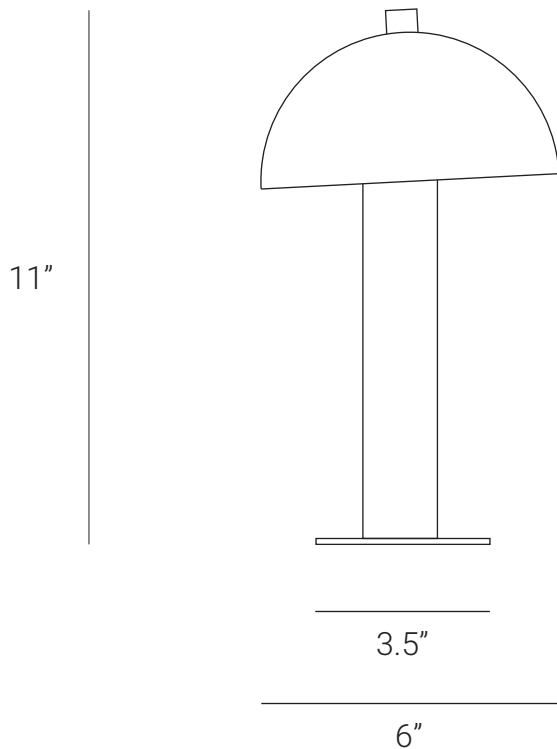

LAMP SHAPER

PRODUCT SPECIFICATION

Series: DOT

Product: SMALL DESK LAMP

Design: 2021

Product Code: LSDSDL

Product Weight: 1KG

Dimension: H-11", W-6", D-6"

Led Bulb Illumination: ROUND SOCKET,
9W LED, COLOR TEMPERATURE, (2700-3000)
KELVIN, VOLTAGE (220-240), CE APPROVED

DIMMABLE : YES

Material: BRASS AND BRASS

Material Option: BRASS

Finishes: BRUSHED BRASS, RAW BRASS, AGED
BRASS, BURNT BRASS

Lead Time Approx: 5-6 WEEKS

FINISHED & ASSEMBLED BY HAND

ALL PIECES MADE TO ORDER

CUSTOMIZATION AVAILABLE

50% DEPOSIT IT REQUIRED

DUE BALANCE PRIOR TO SHIPPING