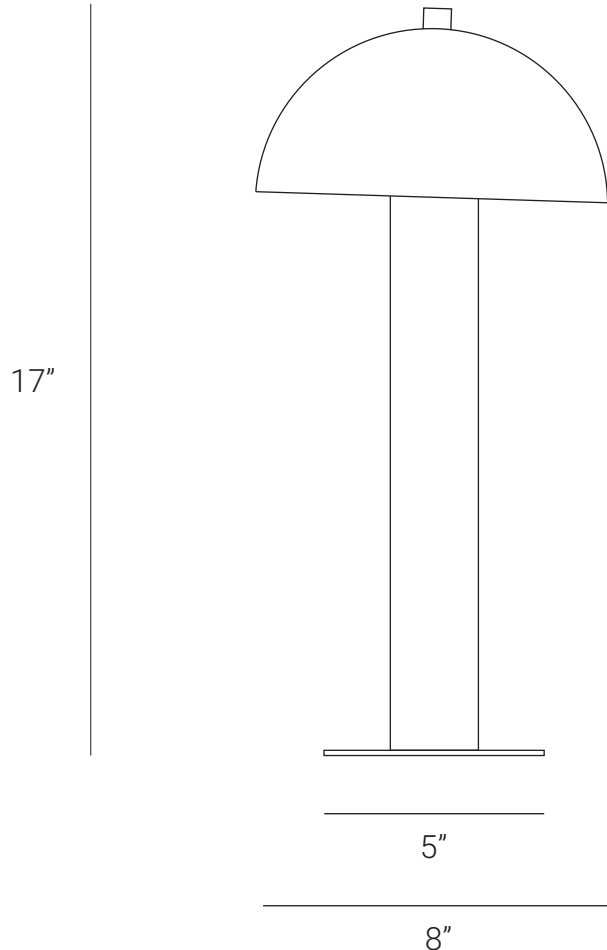

LAMP SHAPER

PRODUCT SPECIFICATION

Series: DOT

Product: MEDIUM DESK LAMP

Design: 2021

Product Code: LSDMDL

Product Weight: 2KG

Dimension: H-17", W-8", D-8"

Led Bulb Illumination: ROUND SOCKET,
12W LED, COLOR TEMPERATURE, (5700K)
KELVIN VOLTAGE (220-240), CE APPROVED

DIMMABLE : YES

Material: BRASS AND BRASS

Material Option: BRASS

Finishes: BRUSHED BRASS, RAW BRASS, AGED
BRASS, BURNT BRASS

Lead Time Approx: 5-6 WEEKS

FINISHED & ASSEMBLED BY HAND

ALL PIECES MADE TO ORDER

CUSTOMIZATION AVAILABLE

50% DEPOSIT IT REQUIRED

DUE BALANCE PRIOR TO SHIPPING