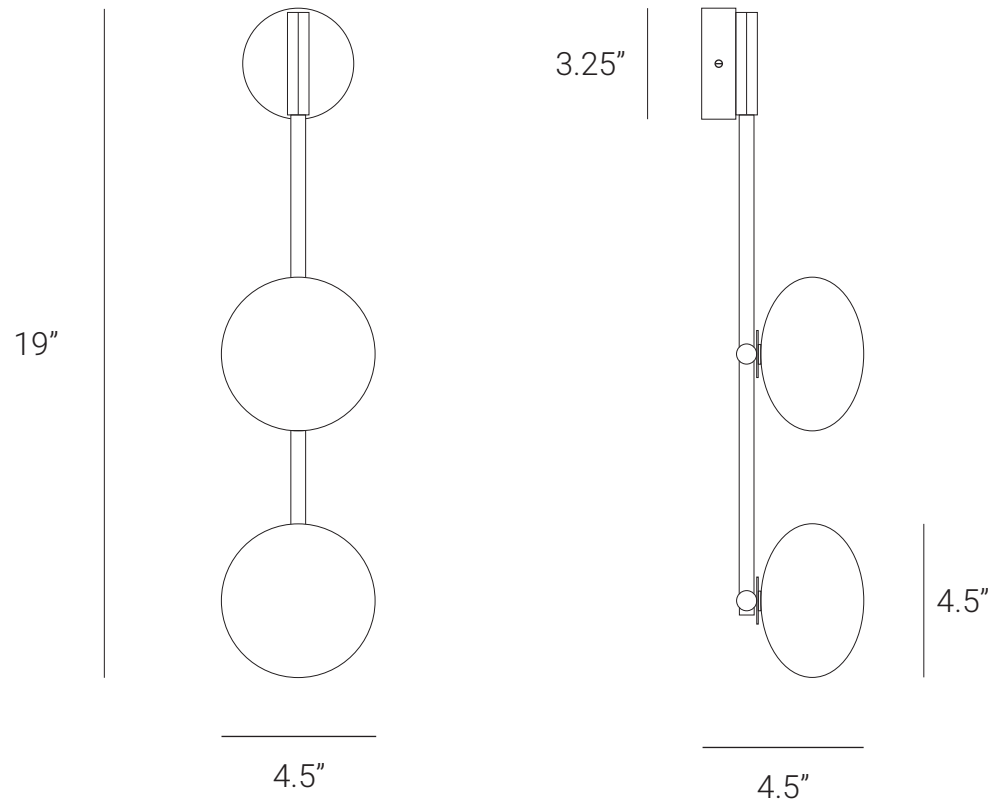

LAMP SHAPER

Link (Wall Sconce One)

The Link series is a simple and aesthetic design by Lamp Shaper. We have been inspired by modern and vintage lighting fixtures. The Link Wall Sconce is available as a single or twin-arm version. This is made of brass and glass.

HANDMADE IN INDIA

WWW.LAMPSHAPER.COM

INFO@LAMPSHAPER.COM

LAMP SHAPER

PRODUCT SPECIFICATION

Series: LINK

Product: LINK WALL SCONCE ONE

Design: 2023

Product Code: LSLWSO

Product Weight: 0.5 KG

Dimension: H-19", W-4.5", D-4.5"

Bulb Illumination: SOCKET BASE-G4,
(3)W LED COLOR TEMPERATURE, (2700-3000)
KELVIN, VOLTAGE (220-240), CE APPROVED

DIMMABLE : NO