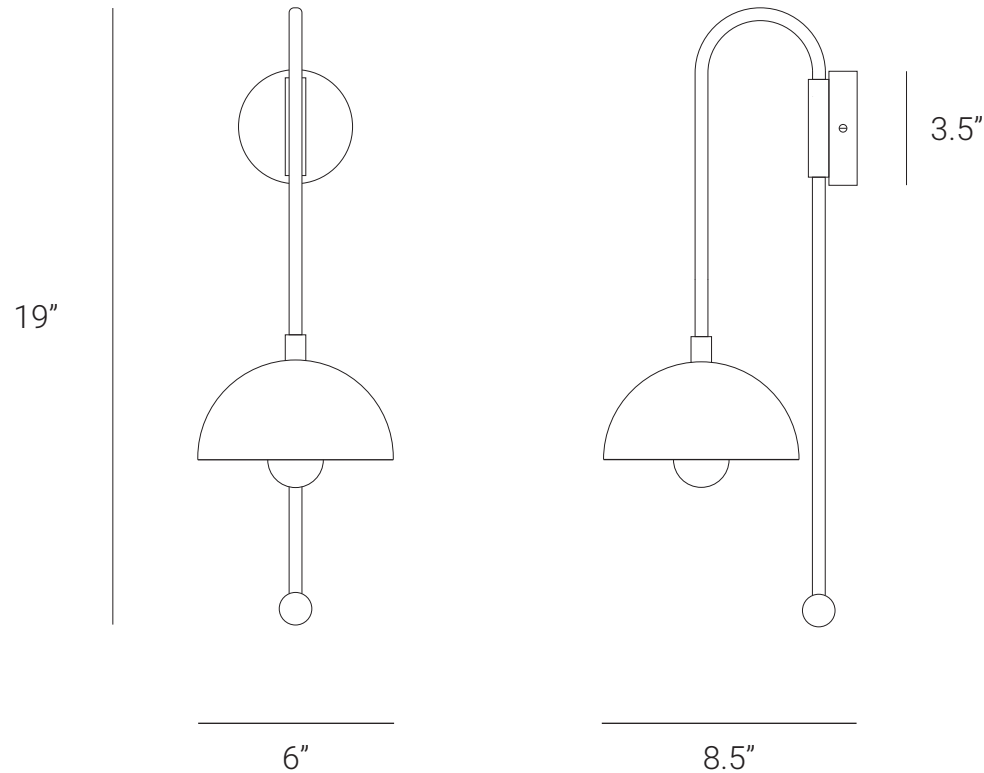

LAMP SHAPER

A (Wall Sconce Brass Dome)

The minimalist A & J wall series is perfect for highlighting your home. It will fit the decor of any home and will catch everyone's attention. This series lamps have a unique shape and you can set it in an up or down position. This series lamps make a beautiful lighting effect that adds to the security of your home, and the modern, contemporary feeling. The A & J series is inspired by the English alphabet.

HANDMADE IN INDIA

WWW.LAMPSHAPER.COM

INFO@LAMPSHAPER.COM

LAMP SHAPER

PRODUCT SPECIFICATION

Series: A & J

Product: A WALL SCONCE BRASS DOME

Design: 2023

Product Code: LSAWSBD

Product Weight: 1KG

Dimension: H-19", W-8.5", D-6"

Bulb Illumination: SOCKET BASE-E27,
40W BULB INCANDESCENT, WARM WHITE
VOLTAGE (220-240), CE APPROVED

DIMMABLE : YES

Material: BRASS

Finishes: BRUSHED BRASS, RAW BRASS, AGED
BRASS, BURNT BRASS