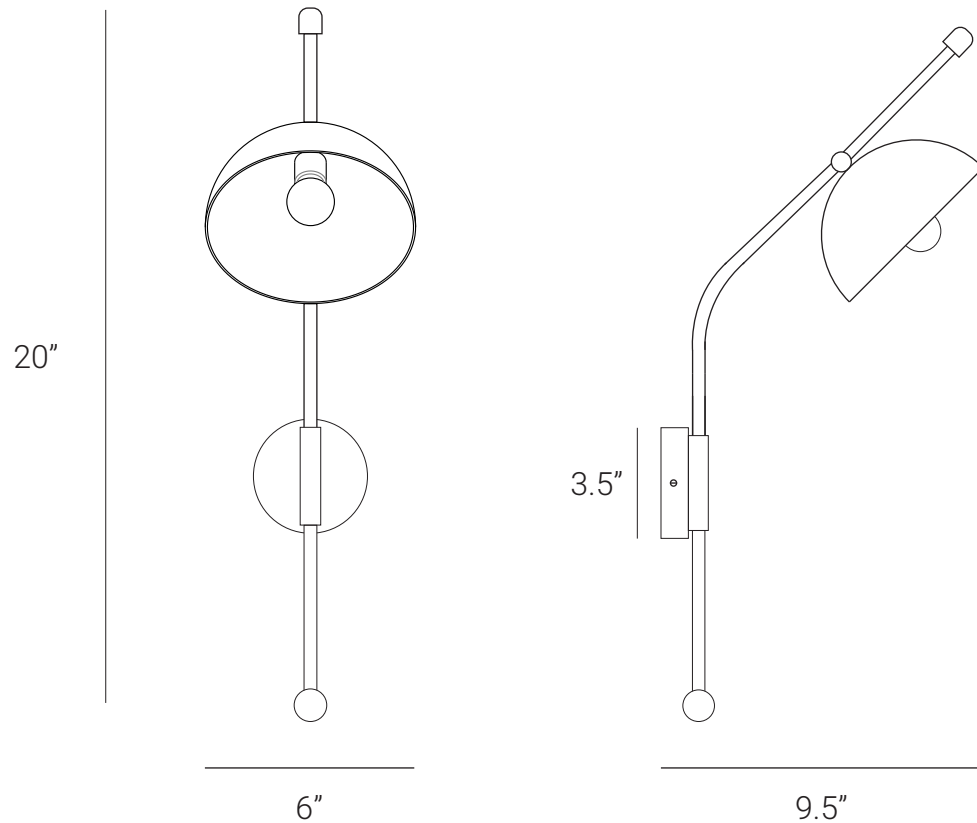

## WING (Wall Sconce Two)

The Wing series is a timeless and playful experimentation. The series is composed of geometric forms. The Wing series stands out for its elegance and contemporary touch. Built on the principles of design, these are arrangements of linear arms, geometric light sources, reflective surfaces and balancing weights. The piece's arms rotate freely and delicately, creating an ever-changing light pattern unique to the space they occupy. The Wing series comprises Pendants, Wall Sconce, Desk Lamp and Floor Lamp.

## PRODUCT SPECIFICATION

Series: WING

Product: WALL SCONCE TWO

Design: 2022

Product Code: LSWWS2

Product Weight: 0.5KG

Dimension: H-20", W-9.5", D-6"

Bulb Illumination: SOCKET BASE-E27,  
40W INCANDESCENT, WARM WHITE  
VOLTAGE (220-240), CE APPROVED