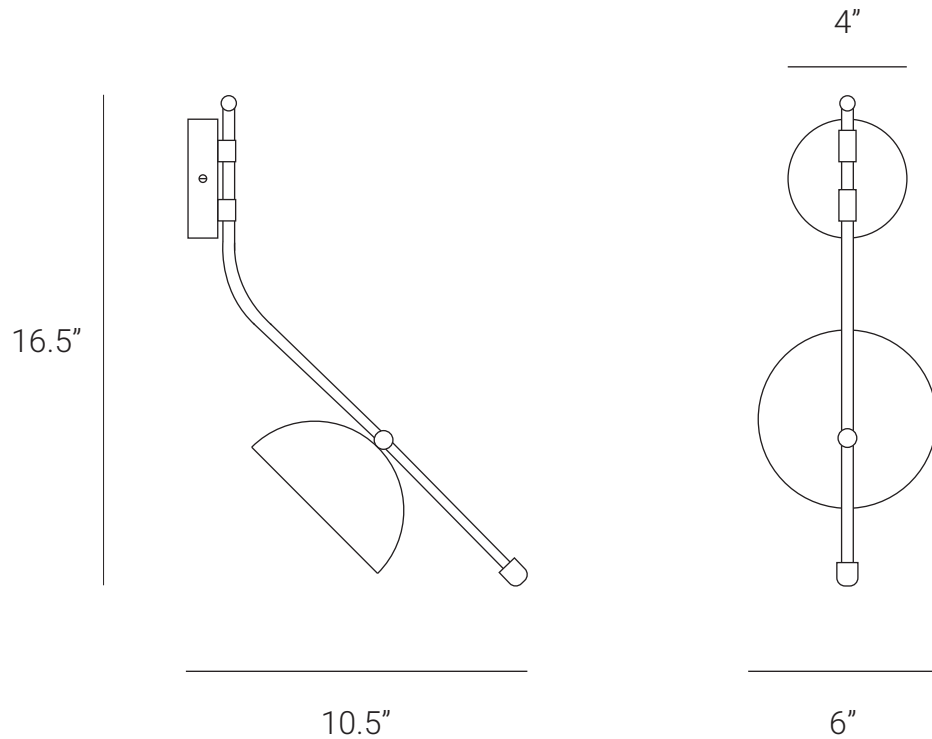

## WING (Wall Sconce)

The Wing series is a timeless and playful experimentation. The series is composed of geometric forms. The Wing series stands out for its elegance and contemporary touch. Built on the principles of design, these are arrangements of linear arms, geometric light sources, reflective surfaces and balancing weights. The piece's arms rotate freely and delicately, creating an ever-changing light pattern unique to the space they occupy. The Wing series comprises Pendants, Wall Sconce, Desk Lamp and Floor Lamp.

## PRODUCT SPECIFICATION

Series: WING

Product: WALL SCONCE

Design: 2022

Product Code: LSWWS

Product Weight: 0.5KG

Dimension: H-16.5", W-10.5", D-6"

Bulb Illumination: SOCKET BASE-E27,