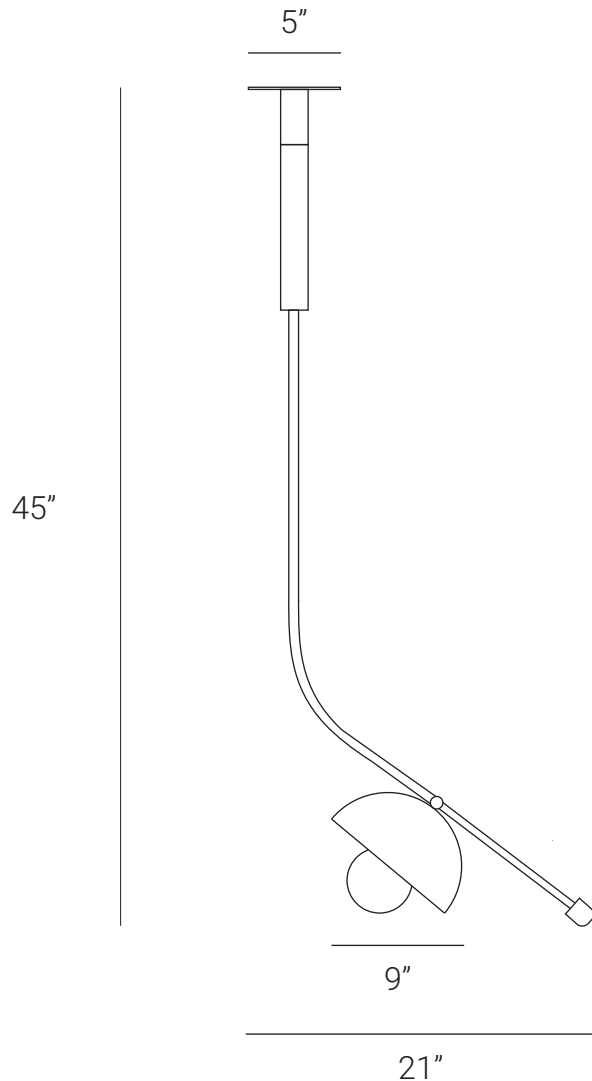

## WING (Pendant One)

The Wing series is a timeless and playful experimentation. The series is composed of geometric forms. The Wing series stands out for its elegance and contemporary touch. Built on the principles of design, these are arrangements of linear arms, geometric light sources, reflective surfaces and balancing weights. The piece's arms rotate freely and delicately, creating an ever-changing light pattern unique to the space they occupy. The Wing series comprises Pendants, Wall Sconce, Desk Lamp and Floor Lamp.

## PRODUCT SPECIFICATION

Series: WING

Product: PENDANT ONE

Design: 2022

Product Code: LSWP1

Product Weight: 3KG

Dimension: H-45", W-21", D-21"

Bulb Illumination: SOCKET BASE-E27,  
(5)W LED, COLOR TEMPERATURE, (3000)  
KELVIN, VOLTAGE (220-240), CE APPROVED