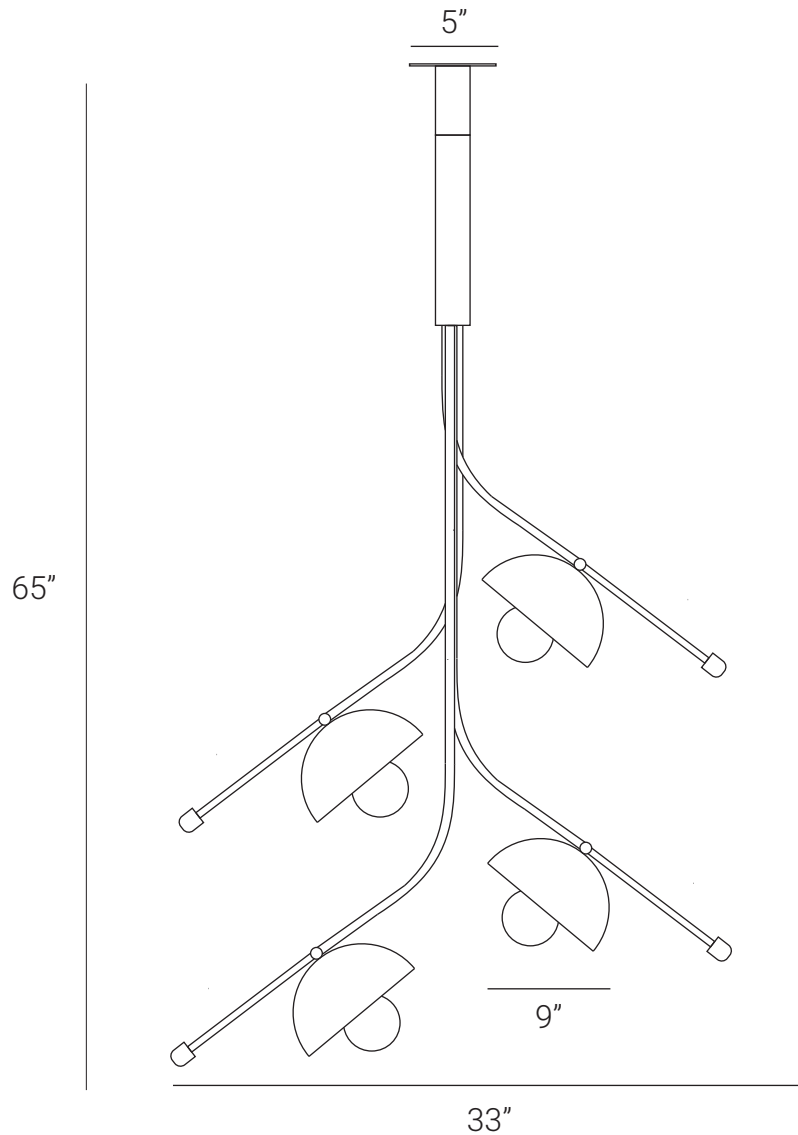

LAMP SHAPER

WING (Pendant Four)

The Wing series is a timeless and playful experimentation. The series is composed of geometric forms. The Wing series stands out for its elegance and contemporary touch. Built on the principles of design, these are arrangements of linear arms, geometric light sources, reflective surfaces and balancing weights. The piece's arms rotate freely and delicately, creating an ever-changing light pattern unique to the space they occupy. The Wing series comprises Pendants, Wall Sconce, Desk Lamp and Floor Lamp.

HANDMADE IN INDIA

WWW.LAMPSHAPER.COM

INFO@LAMPSHAPER.COM

LAMP SHAPER

PRODUCT SPECIFICATION

Series: WING

Product: PENDANT FOUR

Design: 2022

Product Code: LSWP4

Product Weight: 6KG

Dimension: H-65", W-33", D-33"

Bulb Illumination: SOCKET BASE-E27,
(5)W LED, COLOR TEMPERATURE, (3000)
KELVIN, VOLTAGE (220-240), CE APPROVED

DIMMABLE : NO

Material: BRASS