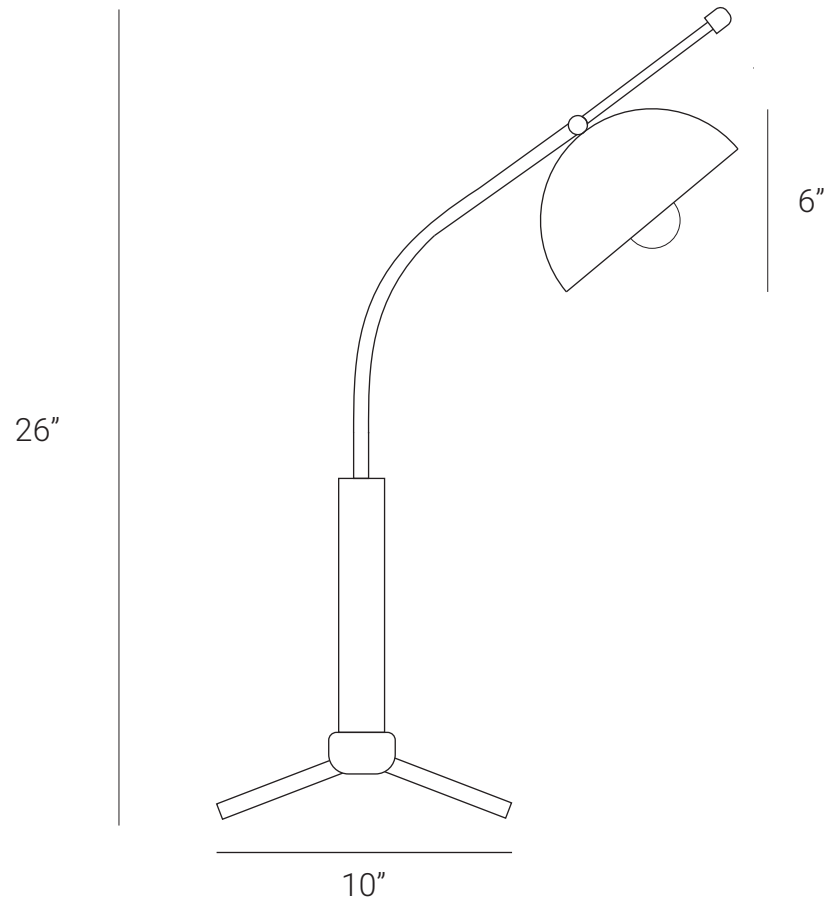

## WING (Desk Lamp)

The Wing series is a timeless and playful experimentation. The series is composed of geometric forms. The Wing series stands out for its elegance and contemporary touch. Built on the principles of design, these are arrangements of linear arms, geometric light sources, reflective surfaces and balancing weights. The piece's arms rotate freely and delicately, creating an ever-changing light pattern unique to the space they occupy. The Wing series comprises Pendants, Wall Sconce, Desk Lamp and Floor Lamp.

## PRODUCT SPECIFICATION

Series: WING

Product: DESK LAMP

Design: 2022

Product Code: LSWDL

Product Weight: 2KG

Dimension: H-26", W-14", D-14"

Bulb Illumination: SOCKET BASE-E27,  
40W INCANDESCENT, WARM WHITE  
VOLTAGE (220-240), CE APPROVED