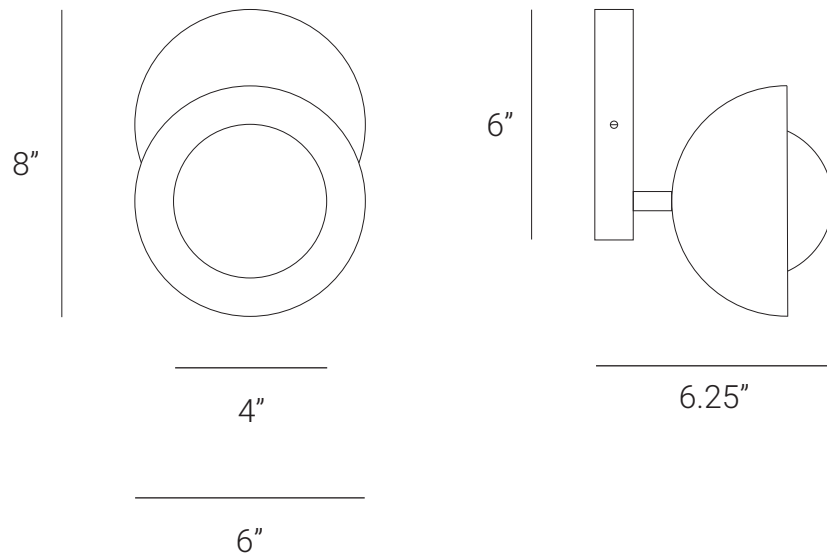

LAMP SHAPER

Stem (Wall Sconce Small)

The Stem series is inspired by nature. This series has a simple and powerful design impact. Stem pendants suspended on solid hexagonal and round brass stem. It has two, four and six arms. Stem pendant light is a simple yet effective way to brighten up your interiors and give it a luxurious upgrade. These pendants are available in two shades of frosted glass globe and brass dome.

HANDMADE IN INDIA

WWW.LAMPSHAPER.COM

INFO@LAMPSHAPER.COM

LAMP SHAPER

PRODUCT SPECIFICATION

Series: STEM

Product: STEM WALL SCONCE SMALL BRASS DOME

Design: 2023

Product Code: LSSWSSBD

Product Weight: 0.5KG

Dimension: H-8", W-6.25", D-6"

Bulb Illumination: SOCKET BASE-G9,
(3-6)W LED COLOR TEMPERATURE, (2700-3000)

KELVIN, VOLTAGE (220-240), CE APPROVED

DIMMABLE : NO