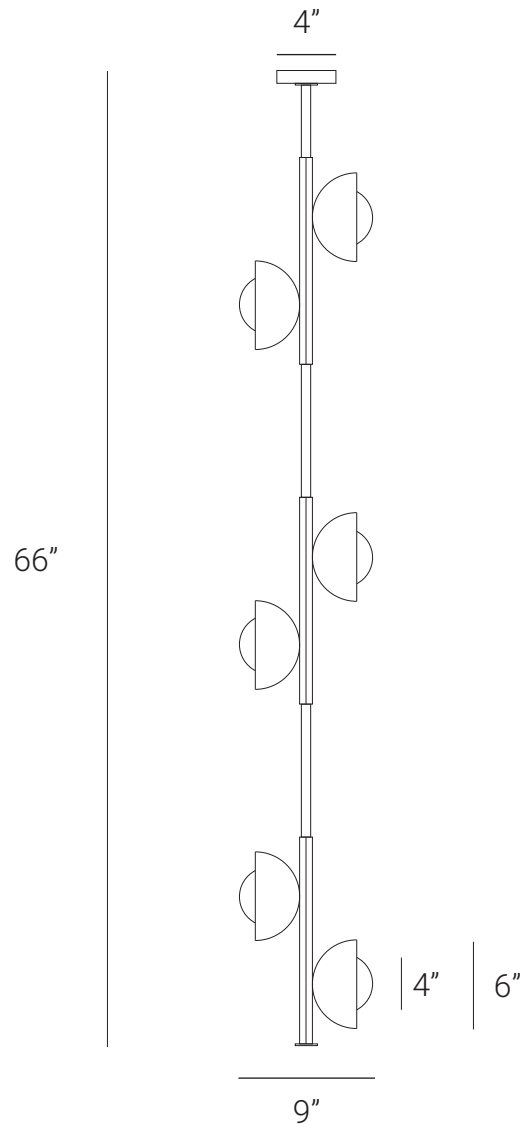

LAMP SHAPER

Stem (Pendant Brass Dome)

The Stem series is inspired by nature. This series has a simple and powerful design impact. Stem pendants suspended on solid hexagonal and round brass stem. It has two, four and six arms. Stem pendant light is a simple yet effective way to brighten up your interiors and give it a luxurious upgrade. These pendants are available in two shades of frosted glass globe and brass dome.

HANDMADE IN INDIA

WWW.LAMPSHAPER.COM

INFO@LAMPSHAPER.COM

LAMP SHAPER

PRODUCT SPECIFICATION

Series: STEM

Product: STEM PENDANT SIX DOME

Design: 2023

Product Code: LSSPSD

Product Weight: 6KG

Dimension: H-66", W-9", D-9"

Bulb Illumination: SOCKET BASE-G9,
(3-6)W LED COLOR TEMPERATURE, (2700-3000)
KELVIN, VOLTAGE (220-240), CE APPROVED

DIMMABLE : NO

Material: BRASS & GLASS

Finishes: BRUSHED BRASS, RAW BRASS, AGED
BRASS & BURNT BRASS

Lead Time Approx: 5-6 WEEKS

FINISHED & ASSEMBLED BY HAND

ALL PIECES MADE TO ORDER

CUSTOMIZATION AVAILABLE

50% DEPOSIT IT REQUIRED

DUE BALANCE PRIOR TO SHIPPING