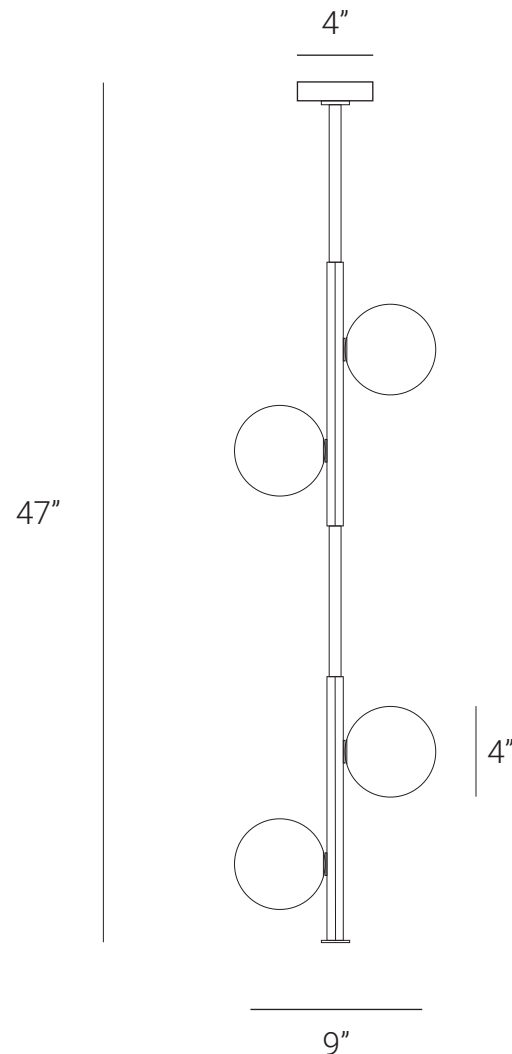

LAMP SHAPER

Stem (Pendant Four Globe)

The Stem series is inspired by nature. This series has a simple and powerful design impact. Stem pendants suspended on solid hexagonal and round brass stem. It has two, four and six arms. Stem pendant light is a simple yet effective way to brighten up your interiors and give it a luxurious upgrade. These pendants are available in two shades of frosted glass globe and brass dome.

HANDMADE IN INDIA

WWW.LAMPSHAPER.COM

INFO@LAMPSHAPER.COM

LAMP SHAPER

PRODUCT SPECIFICATION

Series: STEM

Product: STEM PENDANT FOUR GLOBE

Design: 2024

Product Code: LSSPFG

Product Weight: 2KG

Dimension: H-47", W-9", D-9"

Bulb Illumination: SOCKET BASE-G9,
(3)W LED COLOR TEMPERATURE, (2700-3000)
KELVIN, VOLTAGE (220-240), CE APPROVED

Dimmable: NO

Material: BRASS & GLASS

Finishes: BRUSHED BRASS, RAW BRASS, AGED
BRASS & BURNT BRASS

Lead Time Approx: 5-6 WEEKS

FINISHED & ASSEMBLED BY HAND

ALL PIECES MADE TO ORDER

CUSTOMIZATION AVAILABLE

50% DEPOSIT IT REQUIRED

DUE BALANCE PRIOR TO SHIPPING