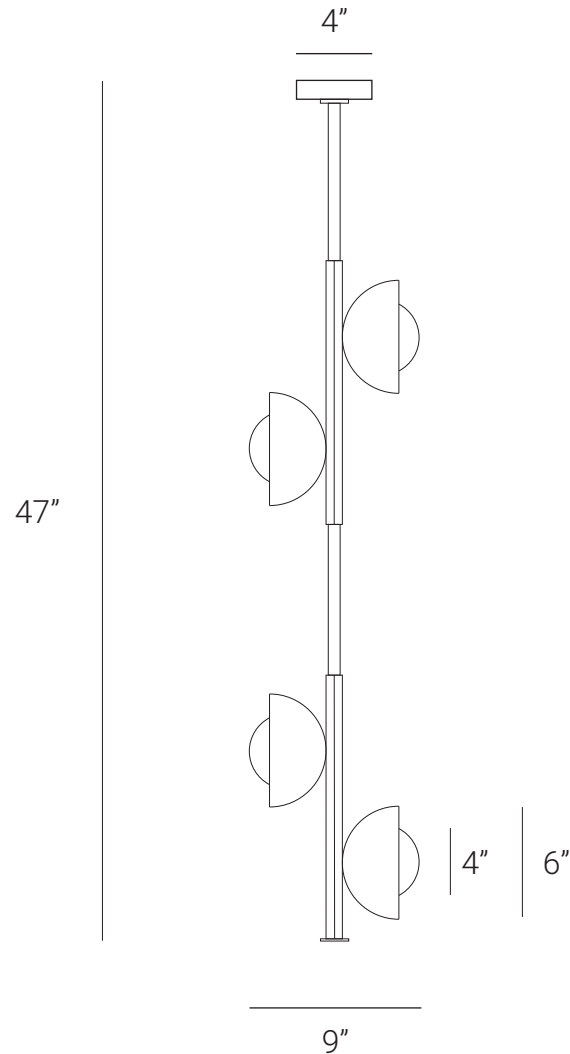

LAMP SHAPER

Stem (Pendant Brass Dome)

The Stem series is inspired by nature. This series has a simple and powerful design impact. Stem pendants suspended on solid hexagonal and round brass stem. It has two, four and six arms. Stem pendant light is a simple yet effective way to brighten up your interiors and give it a luxurious upgrade. These pendants are available in two shades of frosted glass globe and brass dome.

HANDMADE IN INDIA

WWW.LAMPSHAPER.COM

INFO@LAMPSHAPER.COM

LAMP SHAPER

PRODUCT SPECIFICATION

Series: STEM

Product: STEM PENDANT FOUR DOME

Design: 2023

Product Code: LSSPFD

Product Weight: 4KG

Dimension: H-47", W-9", D-9"

Bulb Illumination: SOCKET BASE-G9,
(3-6)W LED COLOR TEMPERATURE, (2700-3000)
KELVIN, VOLTAGE (220-240), CE APPROVED

DIMMABLE : NO

Material: BRASS & GLASS