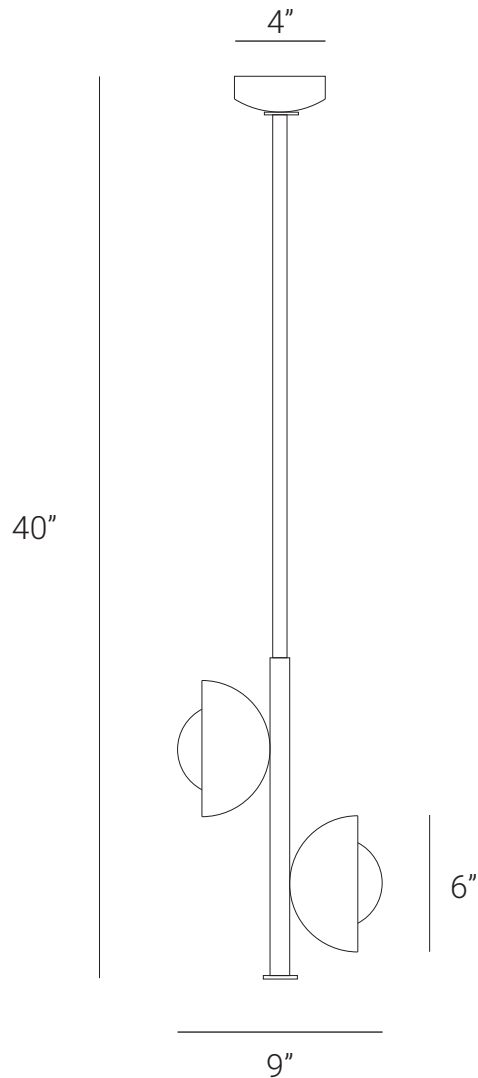

LAMP SHAPER

Stem (Pendant Brass Dome)

The Stem series is inspired by nature. This series has a simple and powerful design impact. Stem pendants suspended on solid hexagonal and round brass stem. It has two, four and six arms. Stem pendant light is a simple yet effective way to brighten up your interiors and give it a luxurious upgrade. These pendants are available in two shades of frosted glass globe and brass dome.

HANDMADE IN INDIA

WWW.LAMPSHAPER.COM

INFO@LAMPSHAPER.COM

LAMP SHAPER

PRODUCT SPECIFICATION

Series: STEM

Product: STEM PENDANT BRASS DOME

Design: 2023

Product Code: LSSPBD

Product Weight: 2.5KG

Dimension: H-40", W-9", D-9"

Bulb Illumination: SOCKET BASE-G9,
(3-6)W LED COLOR TEMPERATURE, (2700-3000)
KELVIN, VOLTAGE (220-240), CE APPROVED

DIMMABLE : NO

Material: BRASS & GLASS