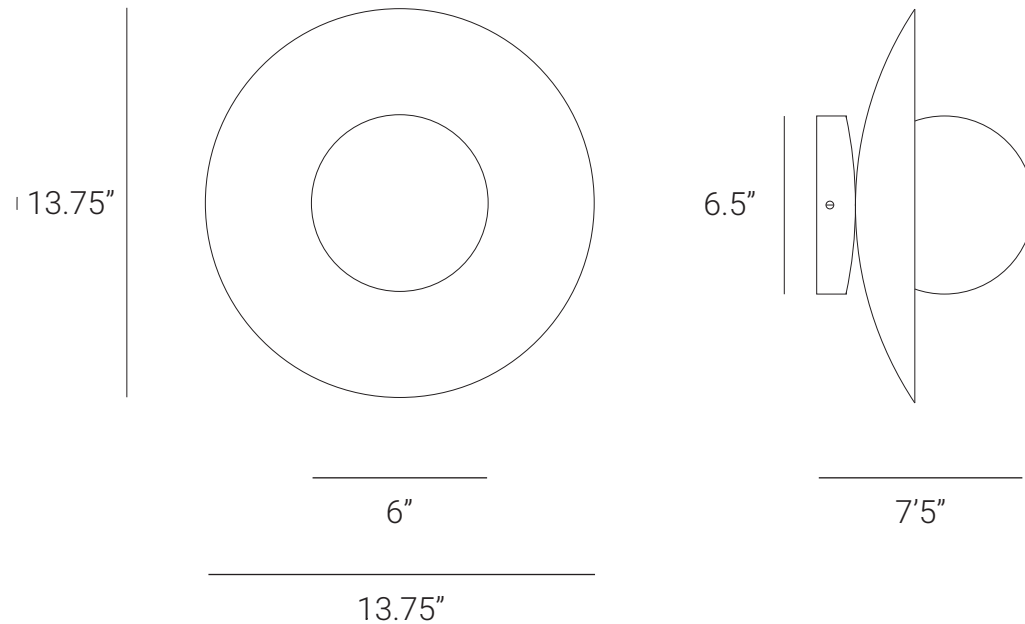

## PRODUCT SPECIFICATION

Series: SEA

Product: SEA WALL SCONCE

Design: 2022

Product Code: LSSWSB

Product Weight: 1.5KG

Dimension: H-13.75", W-7.5", D-13.75"

Bulb Illumination: SOCKET BASE-G9,  
(3-6)W LED COLOR TEMPERATURE, (2700-3000)  
KELVIN, VOLTAGE (220-240), CE APPROVED