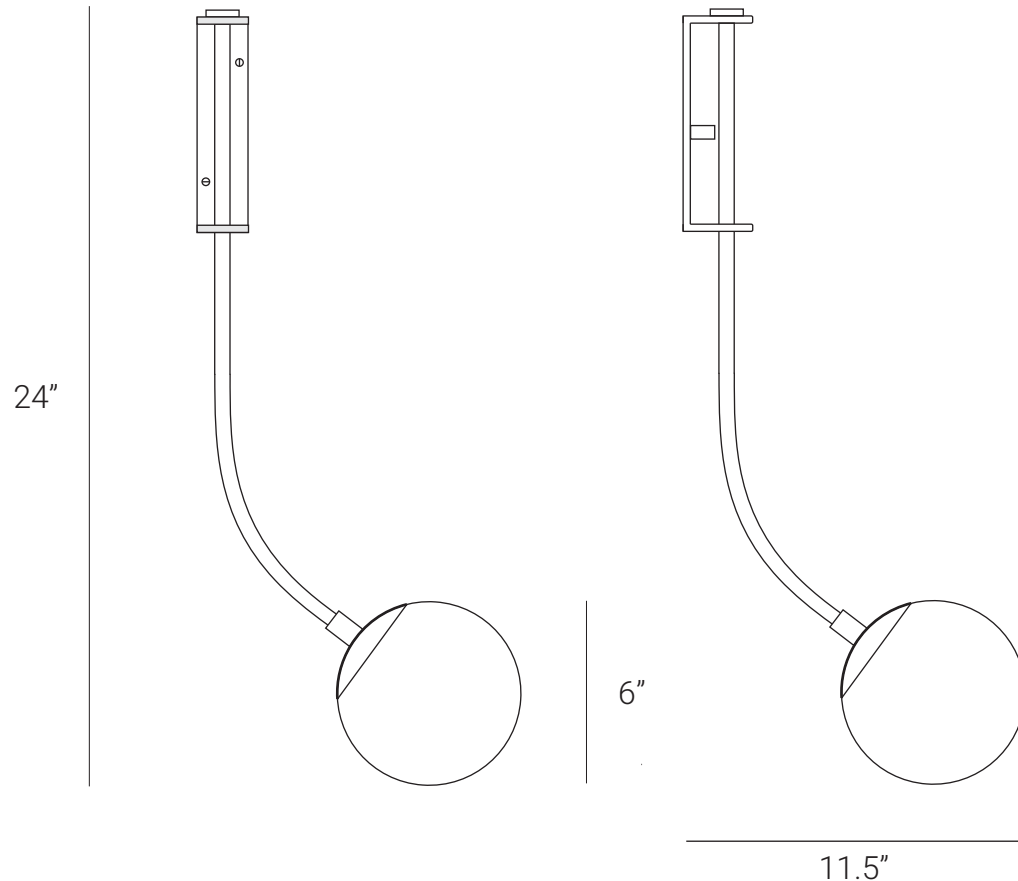

# LAMP SHAPER

---

## RHYTHM (Wall Sconce)

Rhythm series is a very unique and playful experiment. Rhythm is suggested to movement or action and rhythm is usually achieved through repetition of lines, shapes, colors and more. We have used all things of this series and it creates a visual beautiful form that looks like sculpture and provides a path for the viewer's eye to follow. Rhythm is naturally of one, two, three and four linear arms that join into a vertical slender body and long arm can possibly rotate up to 360 degrees and other arms can rotate up to 350 degrees.

## PRODUCT SPECIFICATION

Series: RHYTHM

Product: WALL SCONCE

Design: 2021

Product Code: LSRWSGG

Product Weight: 1KG

Dimension: H-24", W-11.5", D-14"

Led Bulb Illumination: SOCKET BASE-E27,  
(3-9)W LED, COLOR TEMPERATURE, (2700-3000)  
KELVIN, VOLTAGE (220-240), CE APPROVED