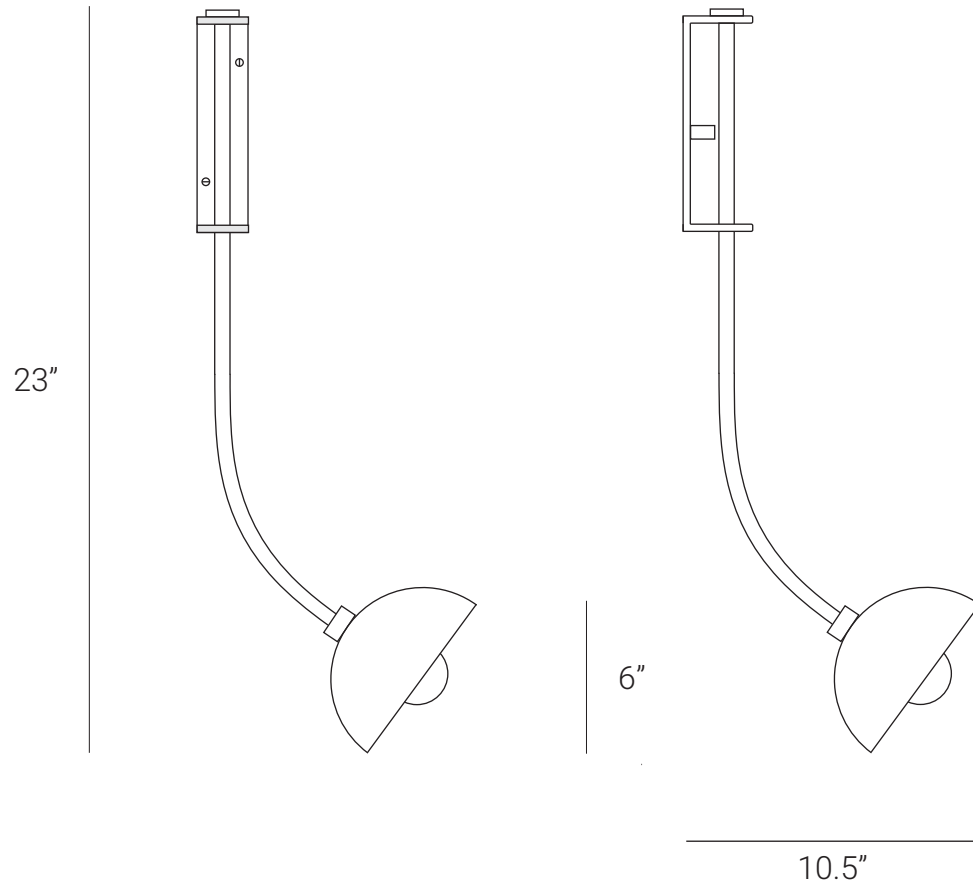

## RHYTHM (WALL SCONCE)

Rhythm series is a very unique and playful experiment. Rhythm is suggested to movement or action and rhythm is usually achieved through repetition of lines, shapes, colors and more. We have used all things of this series and it creates a visual beautiful form that looks like sculpture and provides a path for the viewer's eye to follow. Rhythm is naturally of one, two, three and four linear arms that join into a vertical slender body and long arm can possibly rotate up to 360 degrees and other arms can rotate up to 350 degrees.

## PRODUCT SPECIFICATION

Series: RHYTHM

Product: WALL SCONCE

Design: 2021

Product Code: LSRWSBD

Product Weight: 1KG

Dimension: H-23", W-10.5", D-13"

Led Bulb Illumination: SOCKET BASE-E27,