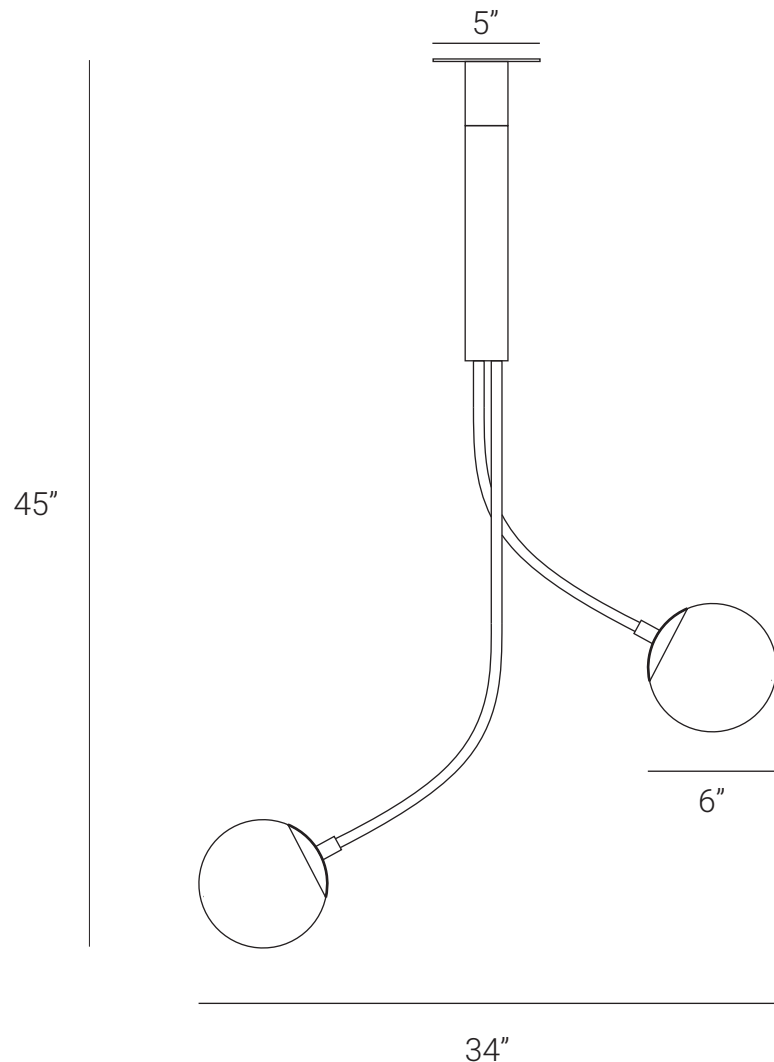

LAMP SHAPER

RHYTHM (Two Glass Globe)

Rhythm series is a very unique and playful experiment. Rhythm is suggested to movement or action and rhythm is usually achieved through repetition of lines, shapes, colors and more. We have used all things of this series and it creates a visual beautiful form that looks like sculpture and provides a path for the viewer's eye to follow. Rhythm is naturally of one, two, three and four linear arms that join into a vertical slender body and long arm can possibly rotate up to 360 degrees and other arms can rotate up to 350 degrees.

LAMP SHAPER

PRODUCT SPECIFICATION

Series: RHYTHM

Product: CEILING LIGHT

Design: 2021

Product Code: LSRG2

Product Weight: 4KG

Dimension: H-45", W-34", D-34"

Led Bulb Illumination: SOCKET BASE-E27,
(3-9)W LED, COLOR TEMPERATURE, (2700-3000)
KELVIN, VOLTAGE (220-240), CE APPROVED

DIMMABLE : NO

Material: BRASS AND GLASS

Material Option: BRASS AND COPPER

Finishes: BRUSHED BRASS, RAW BRASS, AGED
BRASS, BURNT BRASS

Lead Time Approx: 5-6 WEEKS

FINISHED & ASSEMBLED BY HAND

ALL PIECES MADE TO ORDER

CUSTOMIZATION AVAILABLE

50% DEPOSIT IT REQUIRED

DUE BALANCE PRIOR TO SHIPPING