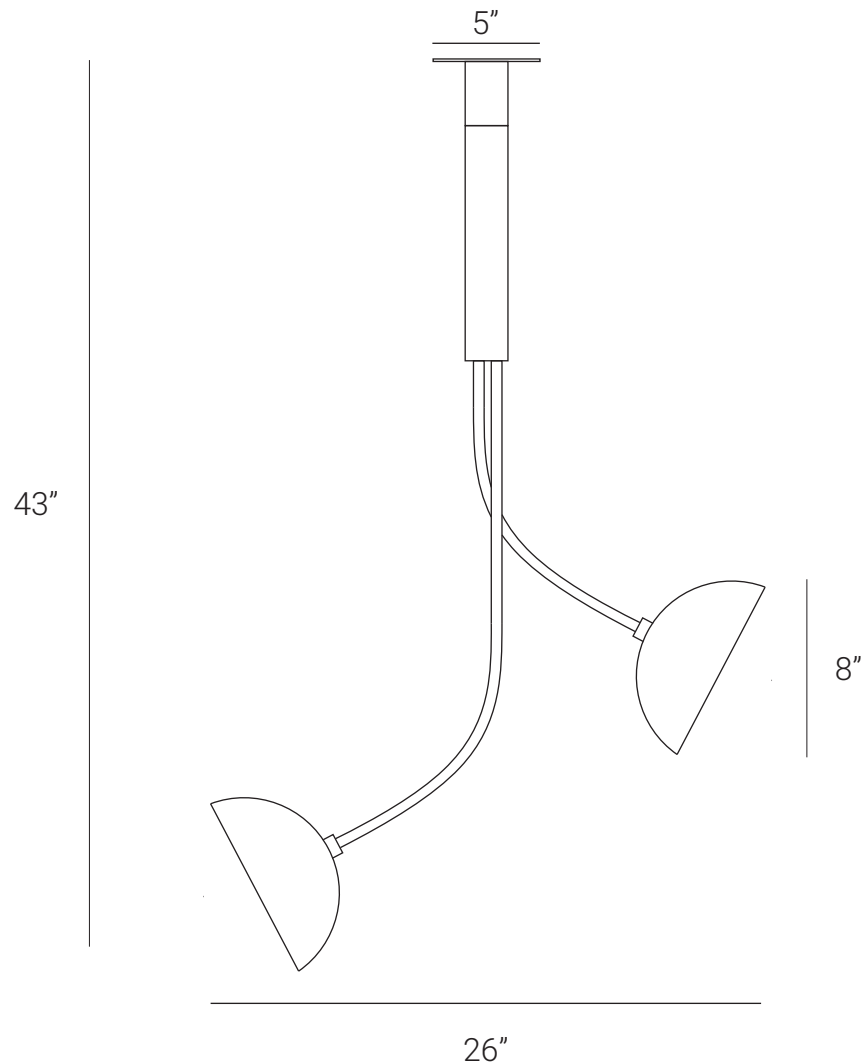

## RHYTHM (Two Brass Dome)

Rhythm series is a very unique and playful experiment. Rhythm is suggested to movement or action and rhythm is usually achieved through repetition of lines, shapes, colors and more. We have used all things of this series and it creates a visual beautiful form that looks like sculpture and provides a path for the viewer's eye to follow. Rhythm is naturally of one, two, three and four linear arms that join into a vertical slender body and long arm can possibly rotate up to 360 degrees and other arms can rotate up to 350 degrees.

# LAMP SHAPER

## PRODUCT SPECIFICATION

Series: RHYTHM

Product: CEILING LIGHT

Design: 2021

Product Code: LSRB2

Product Weight: 4KG

Dimension: H-43", W-26", D-26"

Led Bulb Illumination: SOCKET BASE-E27,