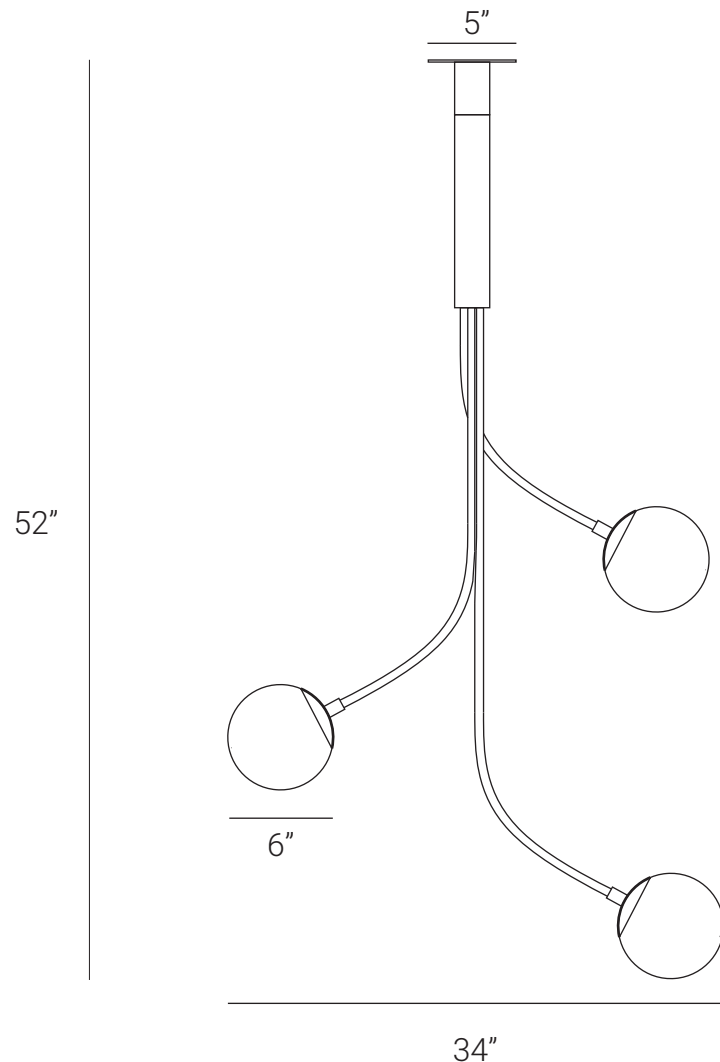

LAMP SHAPER

RHYTHM (Three Glass Globe)

Rhythm series is a very unique and playful experiment. Rhythm is suggested to movement or action and rhythm is usually achieved through repetition of lines, shapes, colors and more. We have used all things of this series and it creates a visual beautiful form that looks like sculpture and provides a path for the viewer's eye to follow. Rhythm is natural of one, two, three and four linear arms that join into a vertical slender body and long arm can possibly rotate up to 360 degrees and other arms can rotate up to 350 degrees.

HANDMADE IN INDIA

WWW.LAMPSHAPER.COM

INFO@LAMPSHAPER.COM

LAMP SHAPER

PRODUCT SPECIFICATION

Series: RHYTHM

Product: CEILING LIGHT

Design: 2021

Product Code: LSRG3

Product Weight: 5KG

Dimension: H-52", W-34", D-34"

Led Bulb Illumination: SOCKET BASE-E27,
(3-9)W LED, COLOR TEMPERATURE, (2700-3000)
KELVIN, VOLTAGE (220-240), CE APPROVED

DIMMABLE : NO

Material: BRASS AND GLASS

Material Option: BRASS AND COPPER

Finishes: BRUSHED BRASS, RAW BRASS, AGED
BRASS, BURNT BRASS

Lead Time Approx: 5-6 WEEKS

FINISHED & ASSEMBLED BY HAND

ALL PIECES MADE TO ORDER

CUSTOMIZATION AVAILABLE