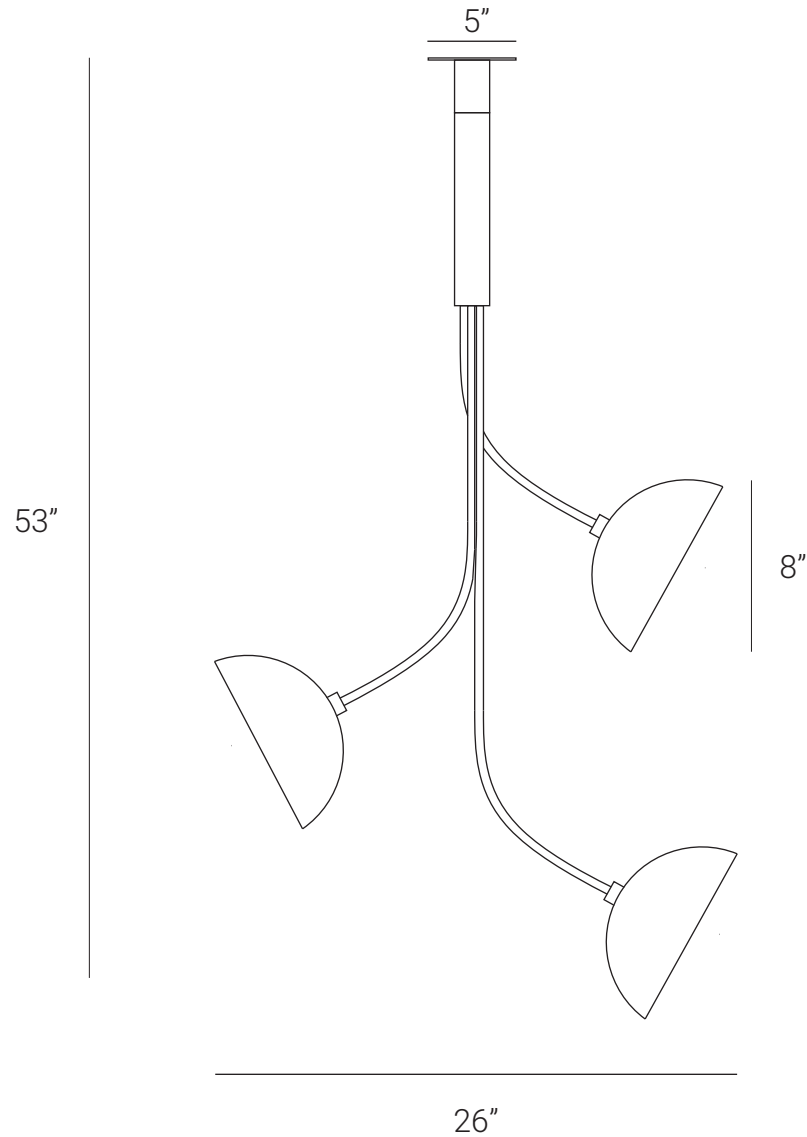

## RHYTHM (Three Brass Dome)

Rhythm series is a very unique and playful experiment. Rhythm is suggested to movement or action and rhythm is usually achieved through repetition of lines, shapes, colors and more. We have used all things of this series and it creates a visual beautiful form that looks like sculpture and provides a path for the viewer's eye to follow. Rhythm is naturally of one, two, three and four linear arms that join into a vertical slender body and long arm can possibly rotate up to 360 degrees and other arms can rotate up to 350 degrees.

# LAMP SHAPER

## PRODUCT SPECIFICATION

Series: RHYTHM

Product: CEILING LIGHT

Design: 2021

Product Code: LSRB3

Product Weight: 5KG

Dimension: H-53", W-26", D-26"

Led Bulb Illumination: SOCKET BASE-E27,