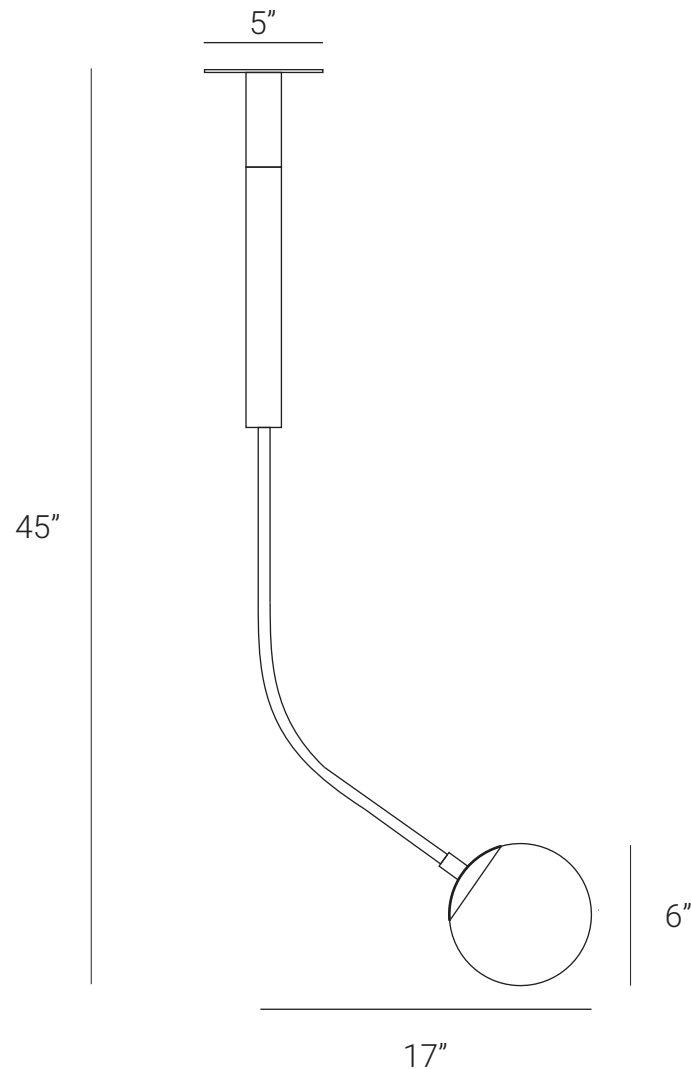

LAMP SHAPER

RHYTHM (One Glass Globe)

Rhythm series is a very unique and playful experiment. Rhythm is suggested to movement or action and rhythm is usually achieved through repetition of lines, shapes, colors and more. We have used all things of this series and it creates a visual beautiful form that looks like sculpture and provides a path for the viewer's eye to follow. Rhythm is naturally of one, two, three and four linear arms that join into a vertical slender body and long arm can possibly rotate up to 360 degrees and other arms can rotate up to 350 degrees.

HANDMADE IN INDIA

LAMP SHAPER

PRODUCT SPECIFICATION

Series: RHYTHM

Product: CEILING LIGHT

Design: 2021

Product Code: LSRG1

Product Weight: 3KG

Dimension: H-45", W-17", D-17"

Led Bulb Illumination: SOCKET BASE-E27,
(3-9)W LED, COLOR TEMPERATURE, (2700-3000)
KELVIN, VOLTAGE (220-240), CE APPROVED

DIMMABLE : NO

Material: BRASS AND GLASS

Material Option: BRASS AND COPPER