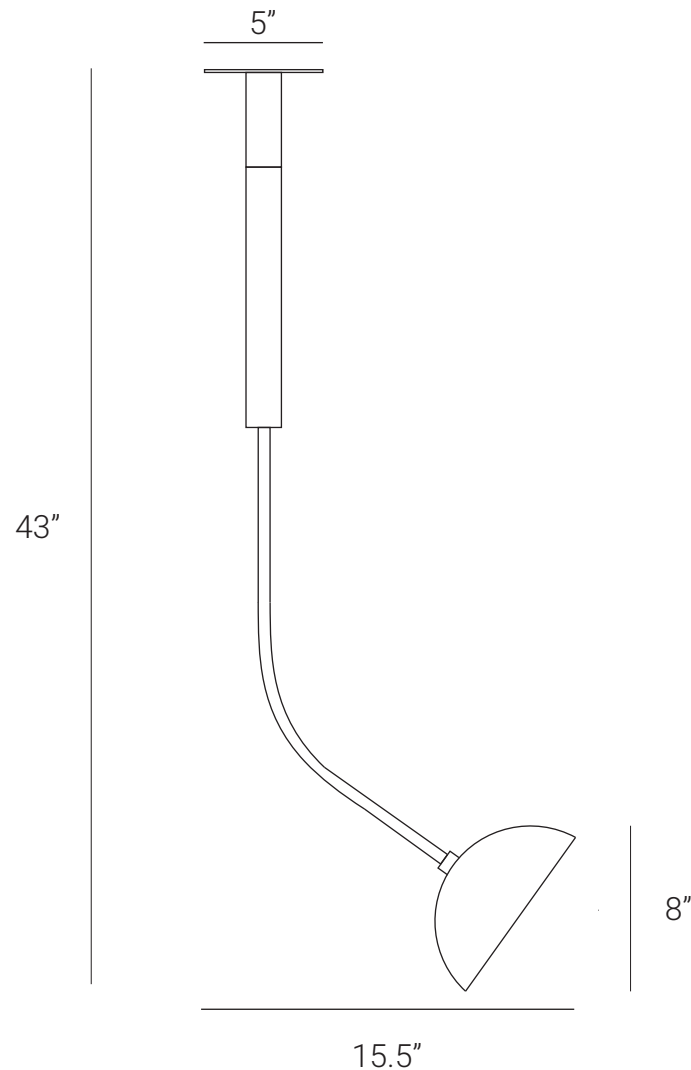

LAMP SHAPER

PRODUCT SPECIFICATION

Series: RHYTHM

Product: CEILING LIGHT

Design: 2021

Product Code: LSRB1

Product Weight: 3KG

Dimension: H-43", W-15.5", D-15.5"

Led Bulb Illumination: SOCKET BASE-E27,

40W INCANDESCENT, WARM WHITE

VOLTAGE (220-240), CE APPROVED

DIMMABLE : YES

Material: BRASS AND BRASS

Material Option: BRASS AND COPPER

Finishes: BRUSHED BRASS, RAW BRASS, AGED

BRASS, BURNT BRASS

Lead Time Approx: 5-6 WEEKS

FINISHED & ASSEMBLED BY HAND

ALL PIECES MADE TO ORDER

CUSTOMIZATION AVAILABLE

50% DEPOSIT IT REQUIRED

DUE BALANCE PRIOR TO SHIPPING