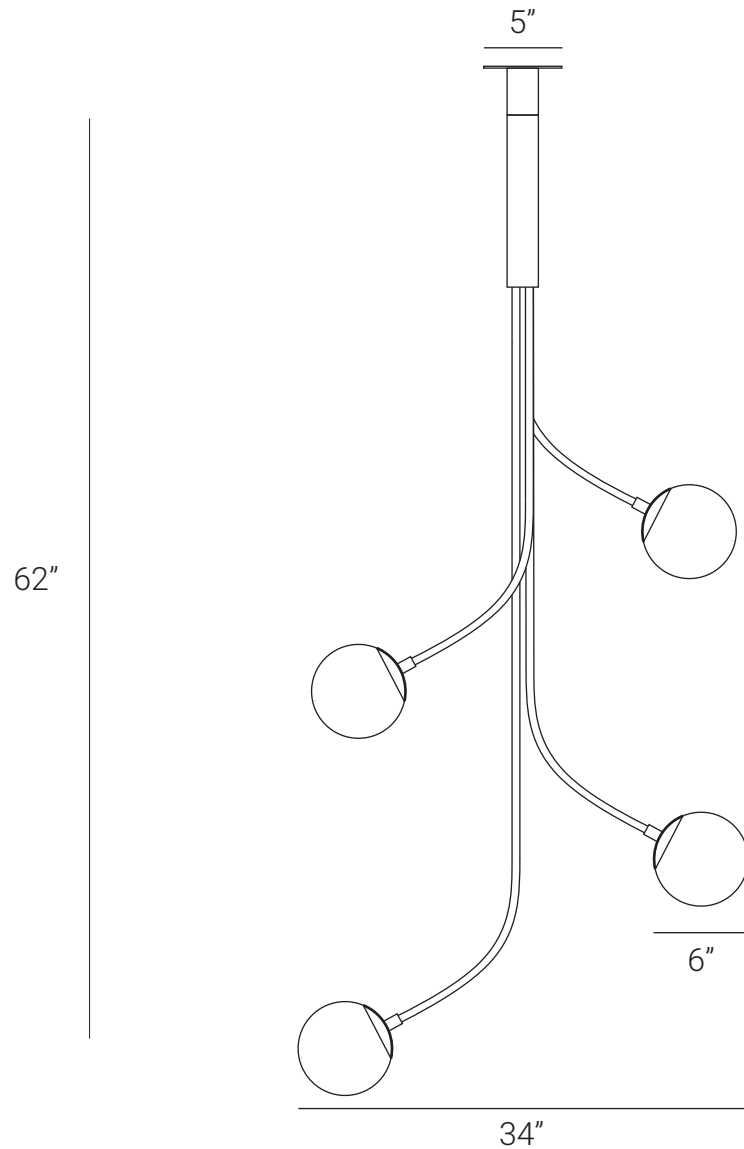

## RHYTHM (Four Glass Globe)

Rhythm series is a very unique and playful experiment. Rhythm is suggested to movement or action and rhythm is usually achieved through repetition of lines, shapes, colors and more. We have used all things of this series and it creates a visual beautiful form that looks like sculpture and provides a path for the viewer's eye to follow. Rhythm is natural of one, two, three and four linear arms that join into a vertical slender body and long arm can possibly rotate up to 360 degrees and other arms can rotate up to 350 degrees.

## PRODUCT SPECIFICATION

Series: RHYTHM

Product: CEILING LIGHT

Design: 2021

Product Code: LSRG4

Product Weight: 6KG

Dimension: H-62", W-34", D-34"

Led Bulb Illumination: SOCKET BASE-E27,  
(3-9)W LED, COLOR TEMPERATURE, (2700-3000)  
KELVIN, VOLTAGE (220-240), CE APPROVED