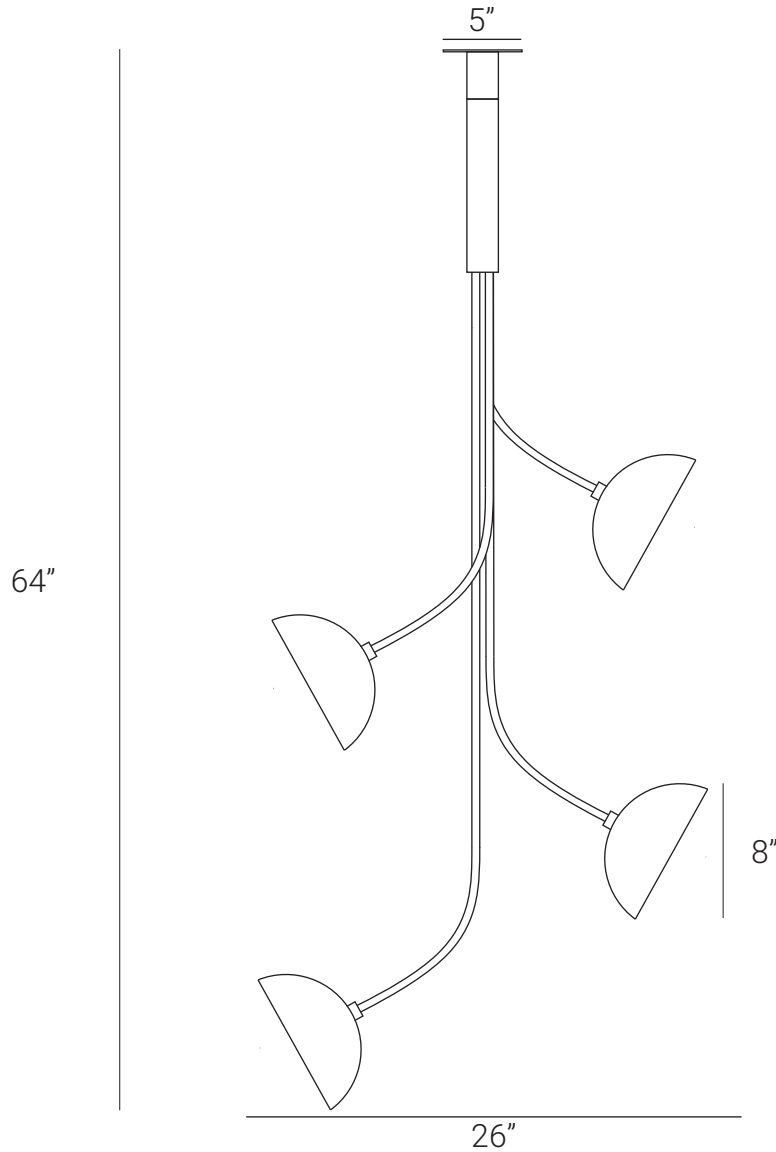

LAMP SHAPER

RHYTHM (Four Brass Dome)

Rhythm series is a very unique and playful experiment. Rhythm is suggested to movement or action and rhythm is usually achieved through repetition of lines, shapes, colors and more. We have used all things of this series and it creates a visual beautiful form that looks like sculpture and provides a path for the viewer's eye to follow. Rhythm is naturally of one, two, three and four linear arms that join into a vertical slender body and long arm can possibly rotate up to 360 degrees and other arms can rotate up to 350 degrees.

HANDMADE IN INDIA

WWW.LAMPSHAPER.COM

INFO@LAMPSHAPER.COM

LAMP SHAPER

PRODUCT SPECIFICATION

Series: RHYTHM

Product: CEILING LIGHT

Design: 2021

Product Code: LSR4BD

Product Weight: 6KG

Dimension: H-64", W-26", D-26"

Led Bulb Illumination: SOCKET BASE-E27,

40W INCANDESCENT, WARM WHITE

VOLTAGE (220-240), CE APPROVED

DIMMABLE : YES

Material: BRASS AND BRASS

Finishes: BRUSHED BRASS, RAW BRASS, AGED

BRASS, BURNT BRASS

Lead Time Approx: 5-6 WEEKS

FINISHED & ASSEMBLED BY HAND

ALL PIECES MADE TO ORDER

CUSTOMIZATION AVAILABLE

50% DEPOSIT IT REQUIRED

DUE BALANCE PRIOR TO SHIPPING