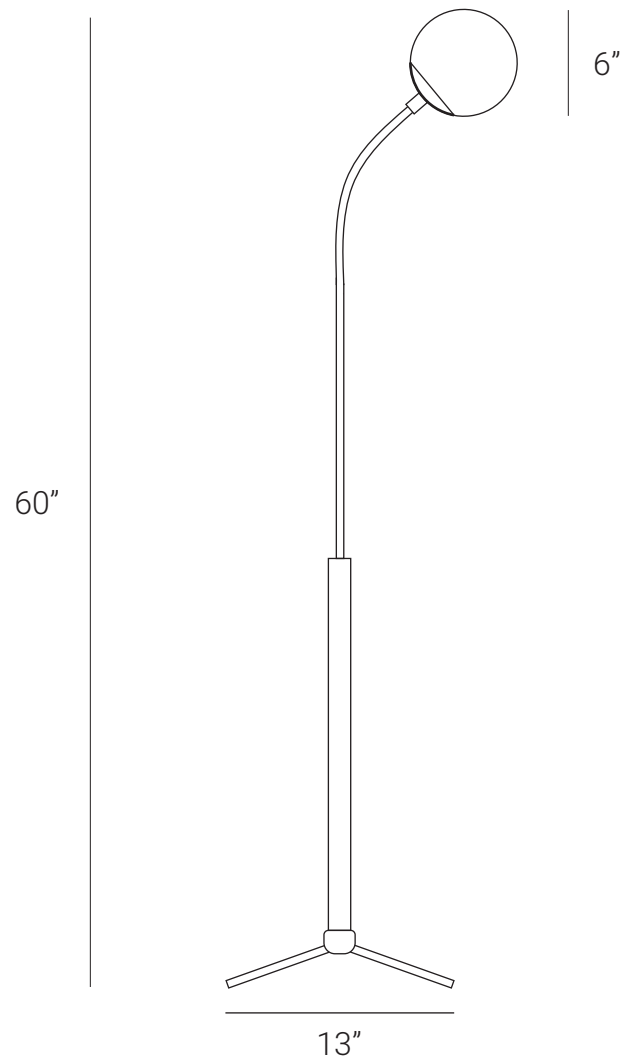

LAMP SHAPER

RHYTHM (Floor Lamp)

Rhythm series is a very unique and playful experiment. Rhythm is suggested to movement or action and rhythm is usually achieved through repetition of lines, shapes, colors and more. We have used all things of this series and it creates a visual beautiful form that looks like sculpture and provides a path for the viewer's eye to follow. Rhythm is naturally of one, two, three and four linear arms that join into a vertical slender body and long arm can possibly rotate up to 360 degrees and other arms can rotate up to 350 degrees.

HANDMADE IN INDIA

WWW.LAMPSHAPER.COM

INFO@LAMPSHAPER.COM

LAMP SHAPER

PRODUCT SPECIFICATION

Series: RHYTHM

Product: FLOOR LAMP

Design: 2021

Product Code: LSRFLG

Product Weight: 5KG

Dimension: H-60", W-16", D-16"

Led Bulb Illumination: SOCKET BASE-E27,
(3-9)W LED, COLOR TEMPERATURE, (2700-3000)
KELVIN, VOLTAGE (220-240), CE APPROVED

DIMMABLE : NO