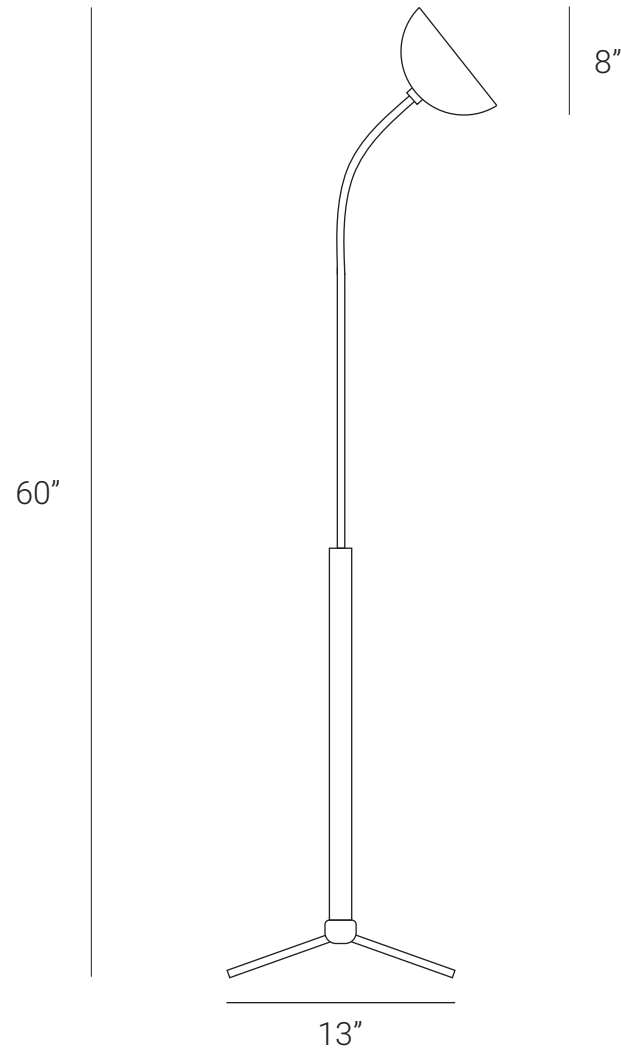

## RHYTHM (Floor Lamp)

Rhythm series is a very unique and playful experiment. Rhythm is suggested to movement or action and rhythm is usually achieved through repetition of lines, shapes, colors and more. We have used all things of this series and it creates a visual beautiful form that looks like sculpture and provides a path for the viewer's eye to follow. Rhythm is naturally of one, two, three and four linear arms that join into a vertical slender body and long arm can possibly rotate up to 360 degrees and other arms can rotate up to 350 degrees.

## PRODUCT SPECIFICATION

Series: RHYTHM

Product: FLOOR LAMP

Design: 2021

Product Code: LSRFLBD

Product Weight: 5KG

Dimension: H-60", W-16.5", D-16.5"

Led Bulb Illumination: SOCKET BASE-E27,