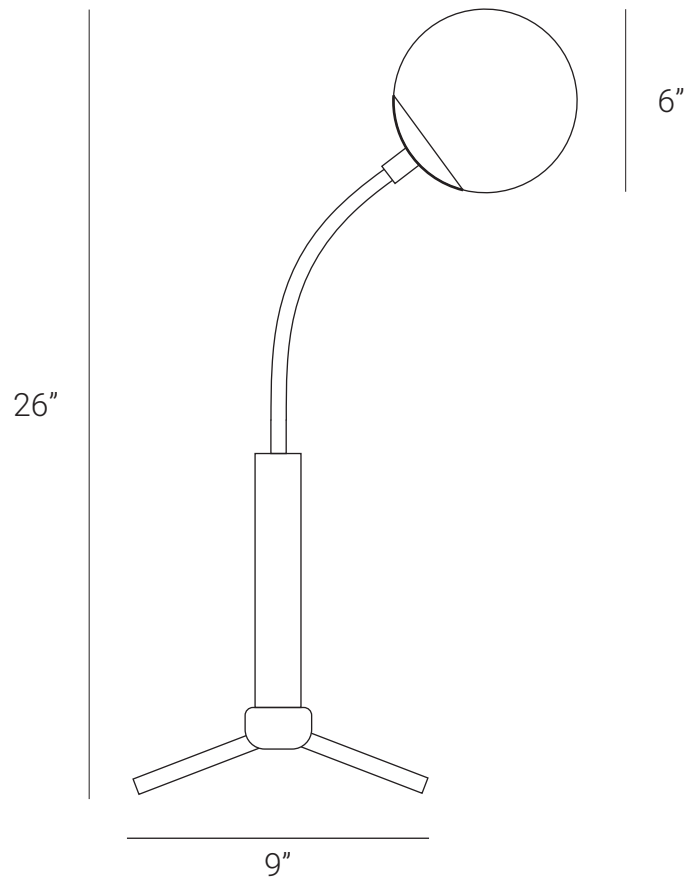

## RHYTHM (Desk Lamp)

Rhythm series is a very unique and playful experiment. Rhythm is suggested to movement or action and rhythm is usually achieved through repetition of lines, shapes, colors and more. We have used all things of this series and it creates a visual beautiful form that looks like sculpture and provides a path for the viewer's eye to follow. Rhythm is naturally of one, two, three and four linear arms that join into a vertical slender body and long arm can possibly rotate up to 360 degrees and other arms can rotate up to 350 degrees.

## PRODUCT SPECIFICATION

Series: RHYTHM

Product: DESK LMAP

Design: 2021

Product Code: LSRDLG

Product Weight: 2.5KG

Dimension: H-26", W-15", D-15"

Led Bulb Illumination: SOCKET BASE-E27,  
(3-9)W LED, COLOR TEMPERATURE, (2700-3000)  
KELVIN, VOLTAGE (220-240), CE APPROVED