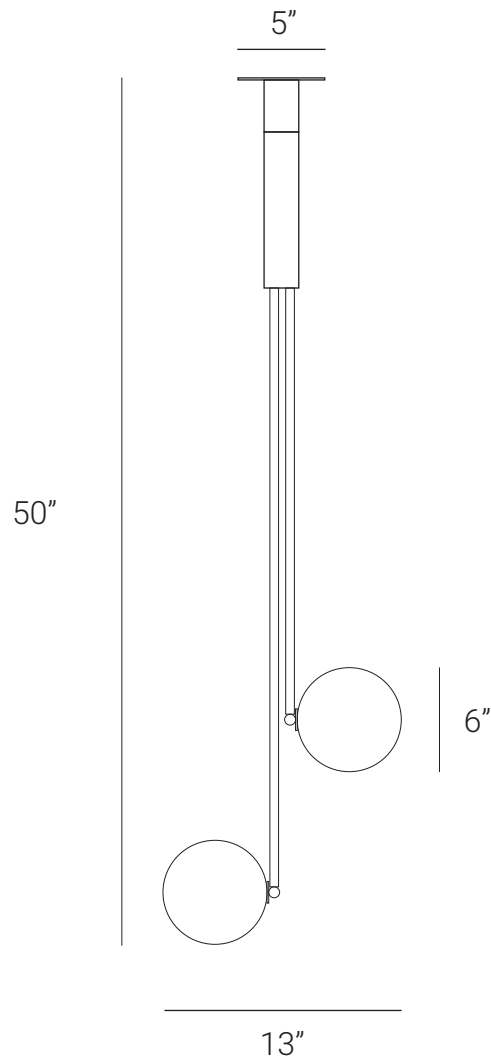

LAMP SHAPER

Mottle (Pendant Two)

The Mottle is a stylish wall and ceiling mount which emits a beautiful diffused light. The Mottle series is a timeless and simple contemporary design. With a focus on simplicity and details or quality in the use of materials brass and glass and comes in three size options to suit your space.

HANDMADE IN INDIA

WWW.LAMPSHAPER.COM

INFO@LAMPSHAPER.COM

LAMP SHAPER

PRODUCT SPECIFICATION

Series: MOTTLE

Product: MOTTLE PENDANT TWO

Design: 2024

Product Code: LSMPT

Product Weight: 4KG

Dimension: H-50", W-13", D-13"

Bulb Illumination: SOCKET BASE-G9,
(5)W LED COLOR TEMPERATURE, (2700-3000)
KELVIN, VOLTAGE (220-240), CE APPROVED

Dimmable: NO

Material: BRASS & GLASS