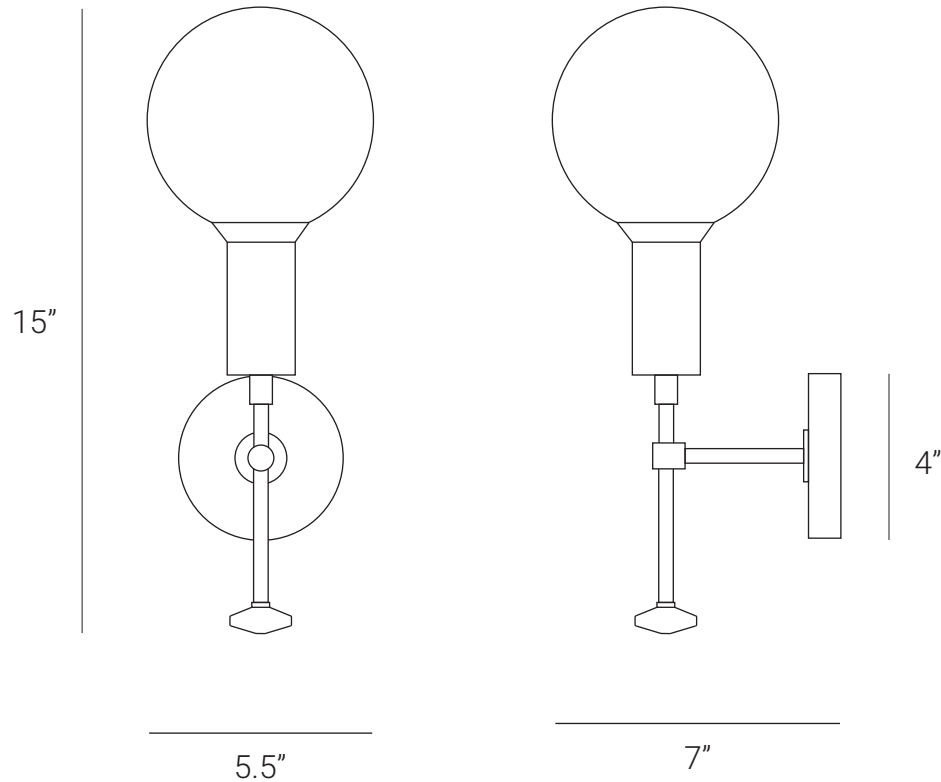

LAMP SHAPER

MOD (Wall Sconce)

The Mod series is a new range of contemporary lighting fixtures by Lamp Shaper. The Mod series is inspired by geometric forms that, we have made in a simple way and its sleek elegance design includes long arms that are spread over a long area. The Mod series is perfect for enhancing a space and offering a warm and distinct feeling to an area. Mod series comprises pendants, chandeliers, and wall sconce light.

HANDMADE IN INDIA

WWW.LAMPSHAPER.COM

INFO@LAMPSHAPER.COM

LAMP SHAPER

PRODUCT SPECIFICATION

Series: MOD

Product: WALL SCONCE

Design: 2022

Product Code: LSMWS

Product Weight: 1KG

Dimension: H-15", W-7", D-5.5"

Bulb Illumination: SOCKET BASE-E27,
(3)W LED, COLOR TEMPERATURE, (2700-3000)
KELVIN, VOLTAGE (220-240), CE APPROVED

DIMMABLE : NO

Material: BRASS & GLASS