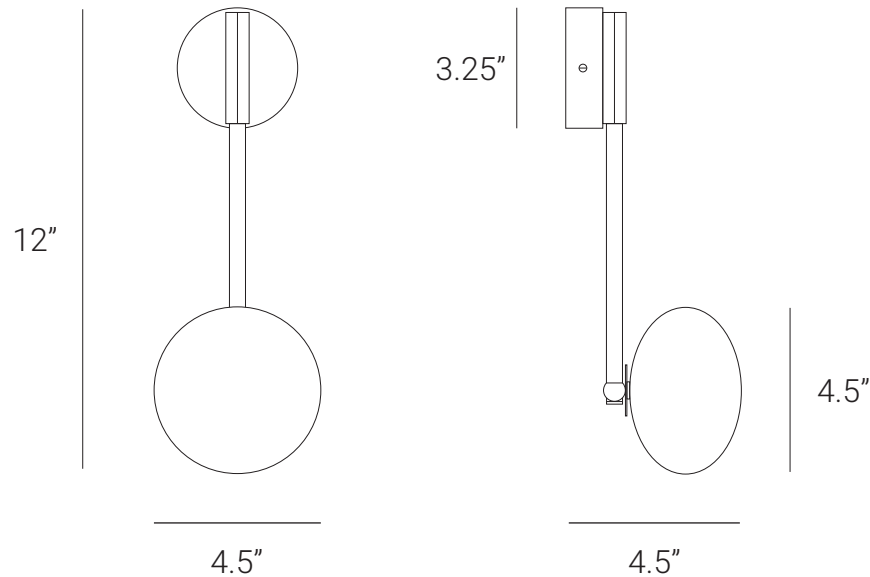

LAMP SHAPER

Link (Wall Sconce)

The Link series is a simple and aesthetic design by Lamp Shaper. We have been inspired by modern and vintage lighting fixtures. The Link Wall Sconce is available as a single or twin-arm version. This is made of brass and glass.

HANDMADE IN INDIA

WWW.LAMPSHAPER.COM

INFO@LAMPSHAPER.COM

LAMP SHAPER

PRODUCT SPECIFICATION

Series: LINK

Product: LINK WALL SCONCE

Design: 2023

Product Code: LSLWS

Product Weight: 0.5 KG

Dimension: H-12", W-4.5", D-4.5"

Bulb Illumination: SOCKET BASE-G4,
(3)W LED COLOR TEMPERATURE, (2700-3000)
KELVIN, VOLTAGE (220-240), CE APPROVED

DIMMABLE : NO

Material: BRASS & GLASS