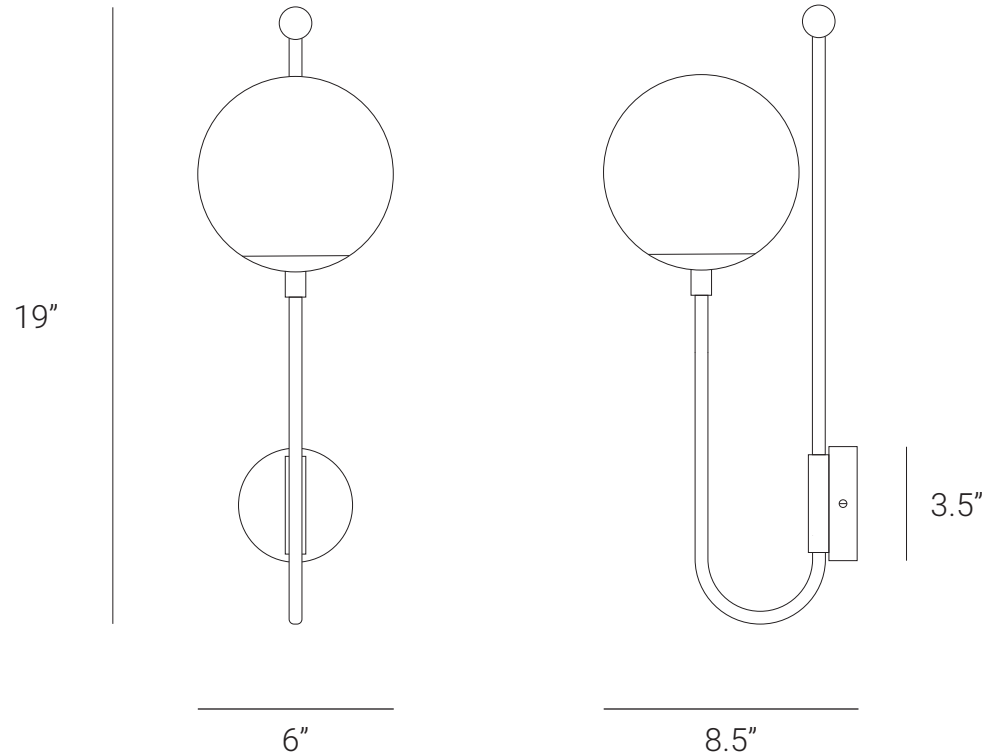

LAMP SHAPER

J (Wall Sconce Glass Globe)

The minimalist A & J wall series is perfect for highlighting your home. It will fit the decor of any home and will catch everyone's attention. This series lamps have a unique shape and you can set it in an up or down position. This series lamps make a beautiful lighting effect that adds to the security of your home, and the modern, contemporary feeling. The A & J series is inspired by the English alphabet.

HANDMADE IN INDIA

WWW.LAMPSHAPER.COM

INFO@LAMPSHAPER.COM

LAMP SHAPER

PRODUCT SPECIFICATION

Series: A & J

Product: J WALL SCONCE GLASS GLOBE

Design: 2023

Product Code: LSJWSGG

Product Weight: 1KG

Dimension: H-19", W-8.5", D-6"

Bulb Illumination: SOCKET BASE-E27,
(3-9)W LED COLOR TEMPERATURE, (2700-3000)
KELVIN, VOLTAGE (220-240), CE APPROVED

DIMMABLE : NO

Material: BRASS & GLASS