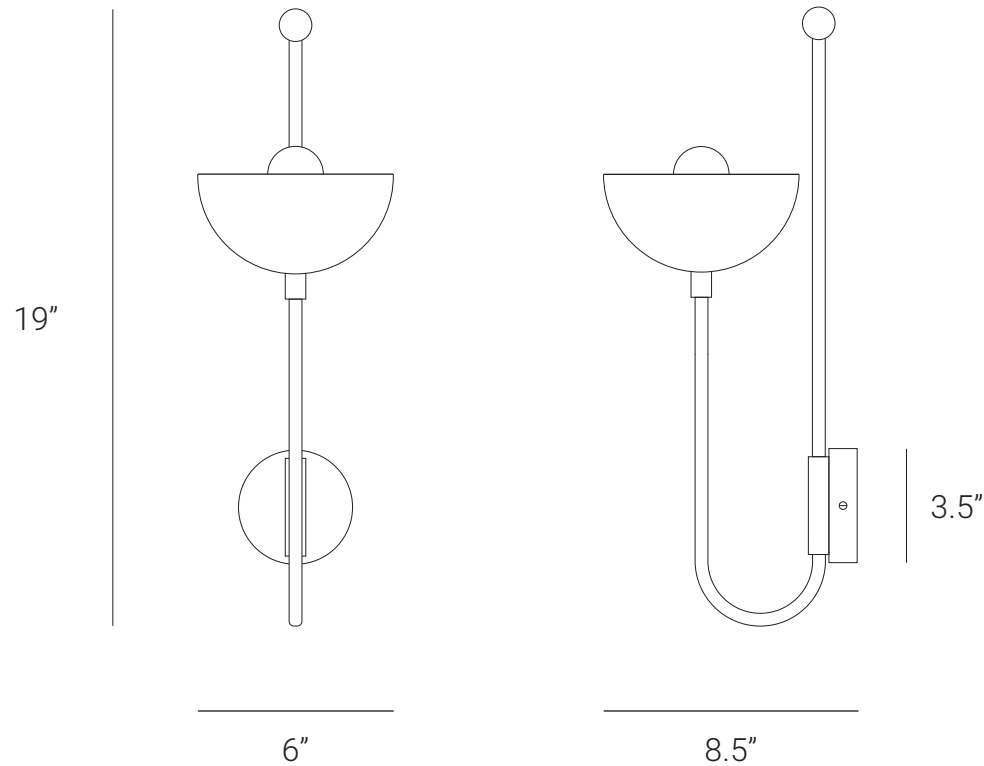

LAMP SHAPER

J (Wall Sconce Brass Dome)

The minimalist A & J wall series is perfect for highlighting your home. It will fit the decor of any home and will catch everyone's attention. This series lamps have a unique shape and you can set it in an up or down position. This series lamps make a beautiful lighting effect that adds to the security of your home, and the modern, contemporary feeling. The A & J series is inspired by the English alphabet.

HANDMADE IN INDIA

WWW.LAMPSHAPER.COM

INFO@LAMPSHAPER.COM

LAMP SHAPER

PRODUCT SPECIFICATION

Series: A & J

Product: J WALL SCONCE BRASS DOME

Design: 2023

Product Code: LSJWSBD

Product Weight: 1KG

Dimension: H-19", W-8.5", D-6"

Bulb Illumination: SOCKET BASE-E27,
40W BULB INCANDESCENT, WARM WHITE
VOLTAGE (220-240), CE APPROVED

DIMMABLE : YES

Material: BRASS

Finishes: BRUSHED BRASS, RAW BRASS, AGED
BRASS, BURNT BRASS