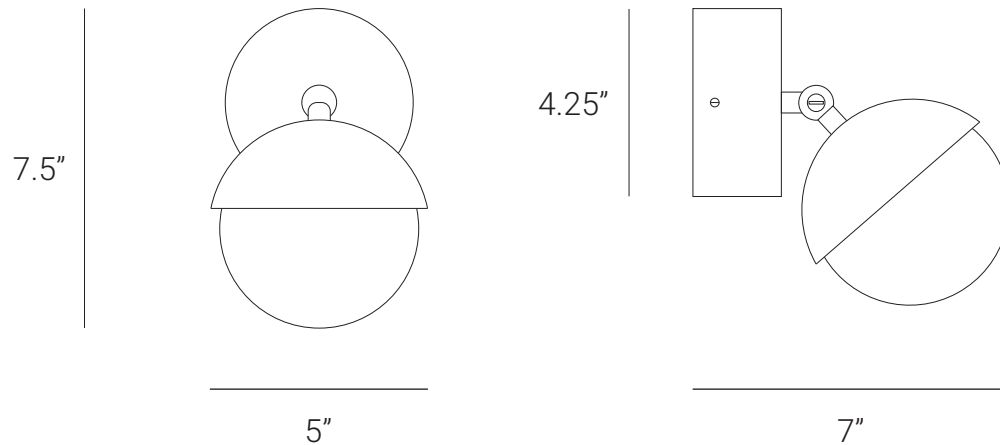

## PRODUCT SPECIFICATION

Series: FLY

Product: FLY WALL SCONCE SMALL

Design: 2023

Product Code: LSFWSS

Product Weight: 0.5KG

Dimension: H-7.5", W-7", D-5"

Led Bulb Illumination: SOCKET BASE-G9,  
(3)W LED COLOR TEMPERATURE, (2700-3000)  
KELVIN, VOLTAGE (220-240), CE APPROVED