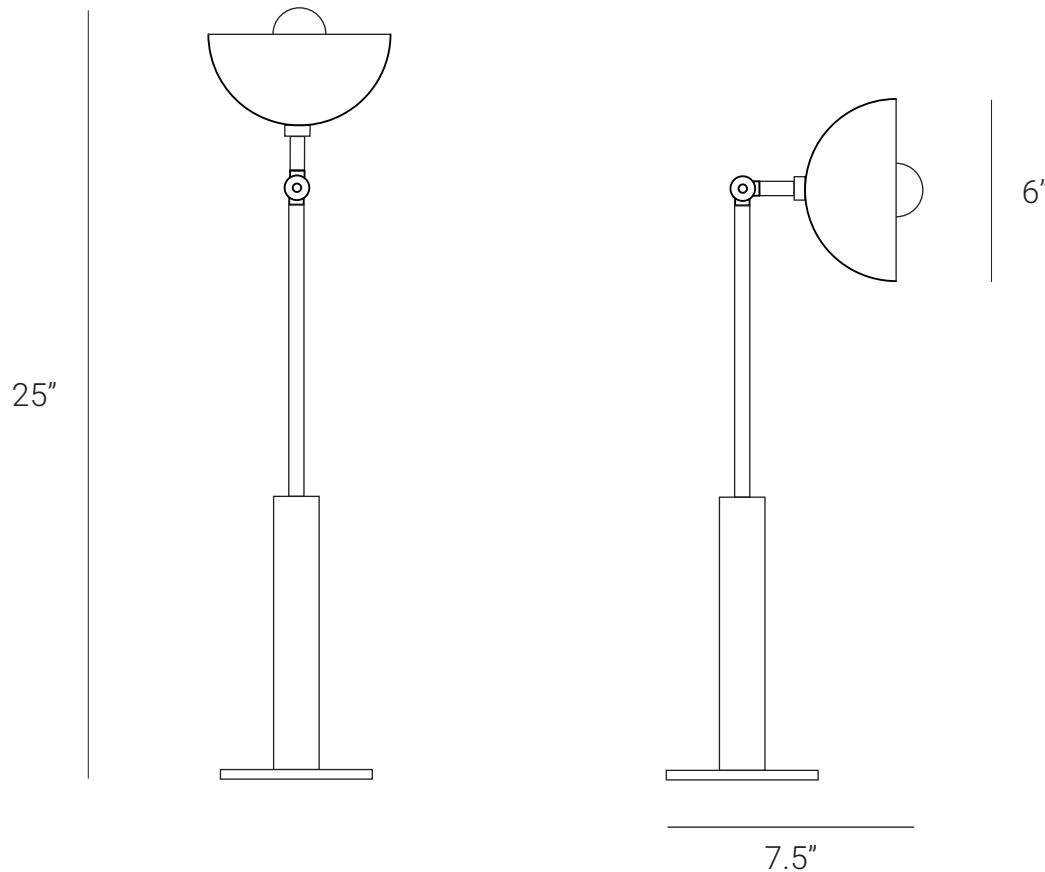

LAMP SHAPER

FLY (Desk Lamp One Brass Dome)

The Fly series was Inspired by Birds Flying and this series used basic geometric forms, and then invented a sculptural form with hand-worn materials, and all products is follow the same process and each product in the family, like Pendant, Desk Lamp, Floor Lamp, Ceiling light and Wall Sconce .

HANDMADE IN INDIA

WWW.LAMPSHAPER.COM

INFO@LAMPSHAPER.COM

LAMP SHAPER

PRODUCT SPECIFICATION

Series: FLY

Product: DESK LAMP ONE BRASS DOME

Design: 2024

Product Code: LSFDOBD

Product Weight: 2.5KG

Dimension: H-25", W-7.5", D-6"

Led Bulb Illumination: SOCKET BASE-E27,
40W INCANDESCENT, WARM WHITE
VOLTAGE (220-240), CE APPROVED

Dimmable: Yes

Material: BRASS

Finishes: BRUSHED BRASS, RAW BRASS, AGED
BRASS, BURNT BRASS