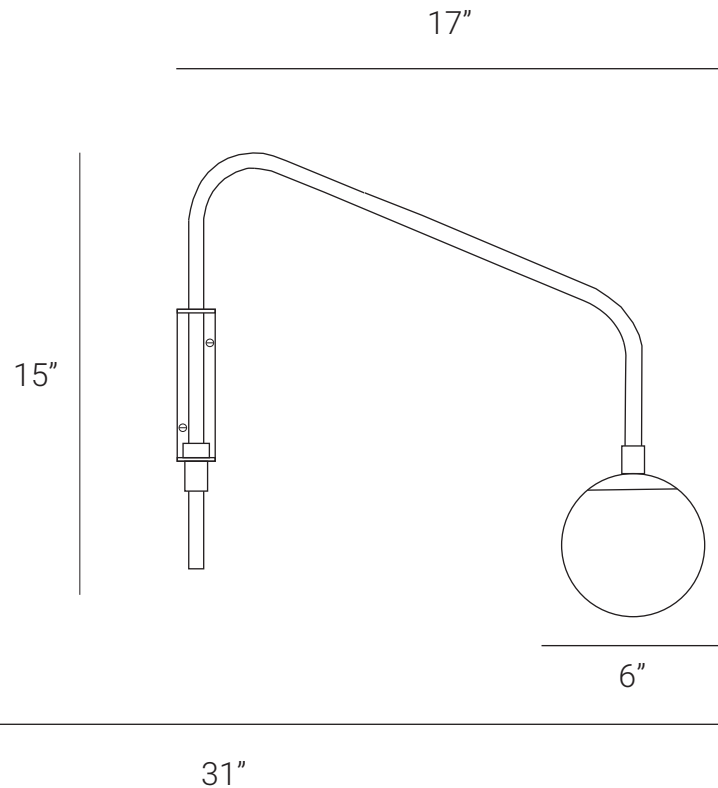

LAMP SHAPER

FLOAT (ONE ARM WALL SCONCE GLASS GLOBE)

The Float series is a functional and playful experiment. This series' features and details are very simple and beautiful. Its sleek elegance design includes curved arms that swing from side to side so you can get light where you need it. The Float series' blend of simple design and sculptural forms add to the minimalistic charm of this fixture.

HANDMADE IN INDIA

WWW.LAMP SHAPER.COM

INFO@LAMP SHAPER.COM

LAMP SHAPER

PRODUCT SPECIFICATION

Series: FLOAT

Product: ONE ARM WALL SCONCE GLASS GLOBE

Design: 2022

Product Code: LSFOAWSGG

Product Weight: 1.5KG

Dimension: H-15", W-17", D-31"

Led Bulb Illumination: SOCKET BASE-E27,
(3-9)W LED, COLOR TEMPERATURE, (2700-3000)
KELVIN, VOLTAGE (220-240), CE APPROVED

DIMMABLE : NO