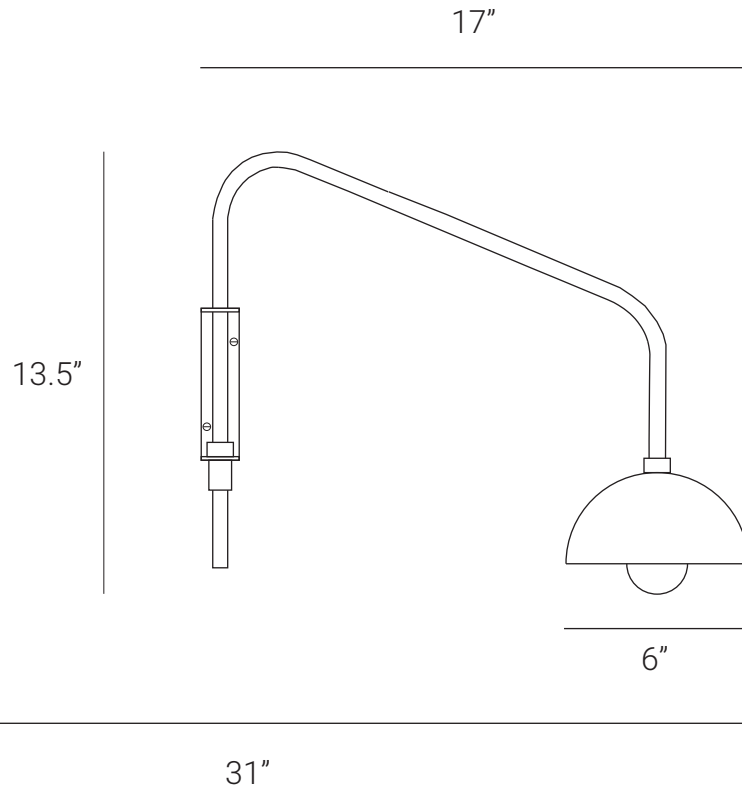

LAMP SHAPER

FLOAT (ONE ARM WALL SCONCE BRASS DOME)

The Float series is a functional and playful experiment. This series' features and details are very simple and beautiful. Its sleek elegance design includes curved arms that swing from side to side so you can get light where you need it. The Float series' blend of simple design and sculptural forms add to the minimalistic charm of this fixture.

HANDMADE IN INDIA

WWW.LAMPSHAPER.COM

INFO@LAMPSHAPER.COM

LAMP SHAPER

PRODUCT SPECIFICATION

Series: FLOAT

Product: ONE ARM WALL SCONCE BRASS DOME

Design: 2022

Product Code: LSFOAWSBD

Product Weight: 1.5KG

Dimension: H-13.5", W-17", D-31"

Led Bulb Illumination: SOCKET BASE-E27,

40W INCANDESCENT, WARM WHITE

VOLTAGE (220-240), CE APPROVED

DIMMABLE : YES

Material: BRASS